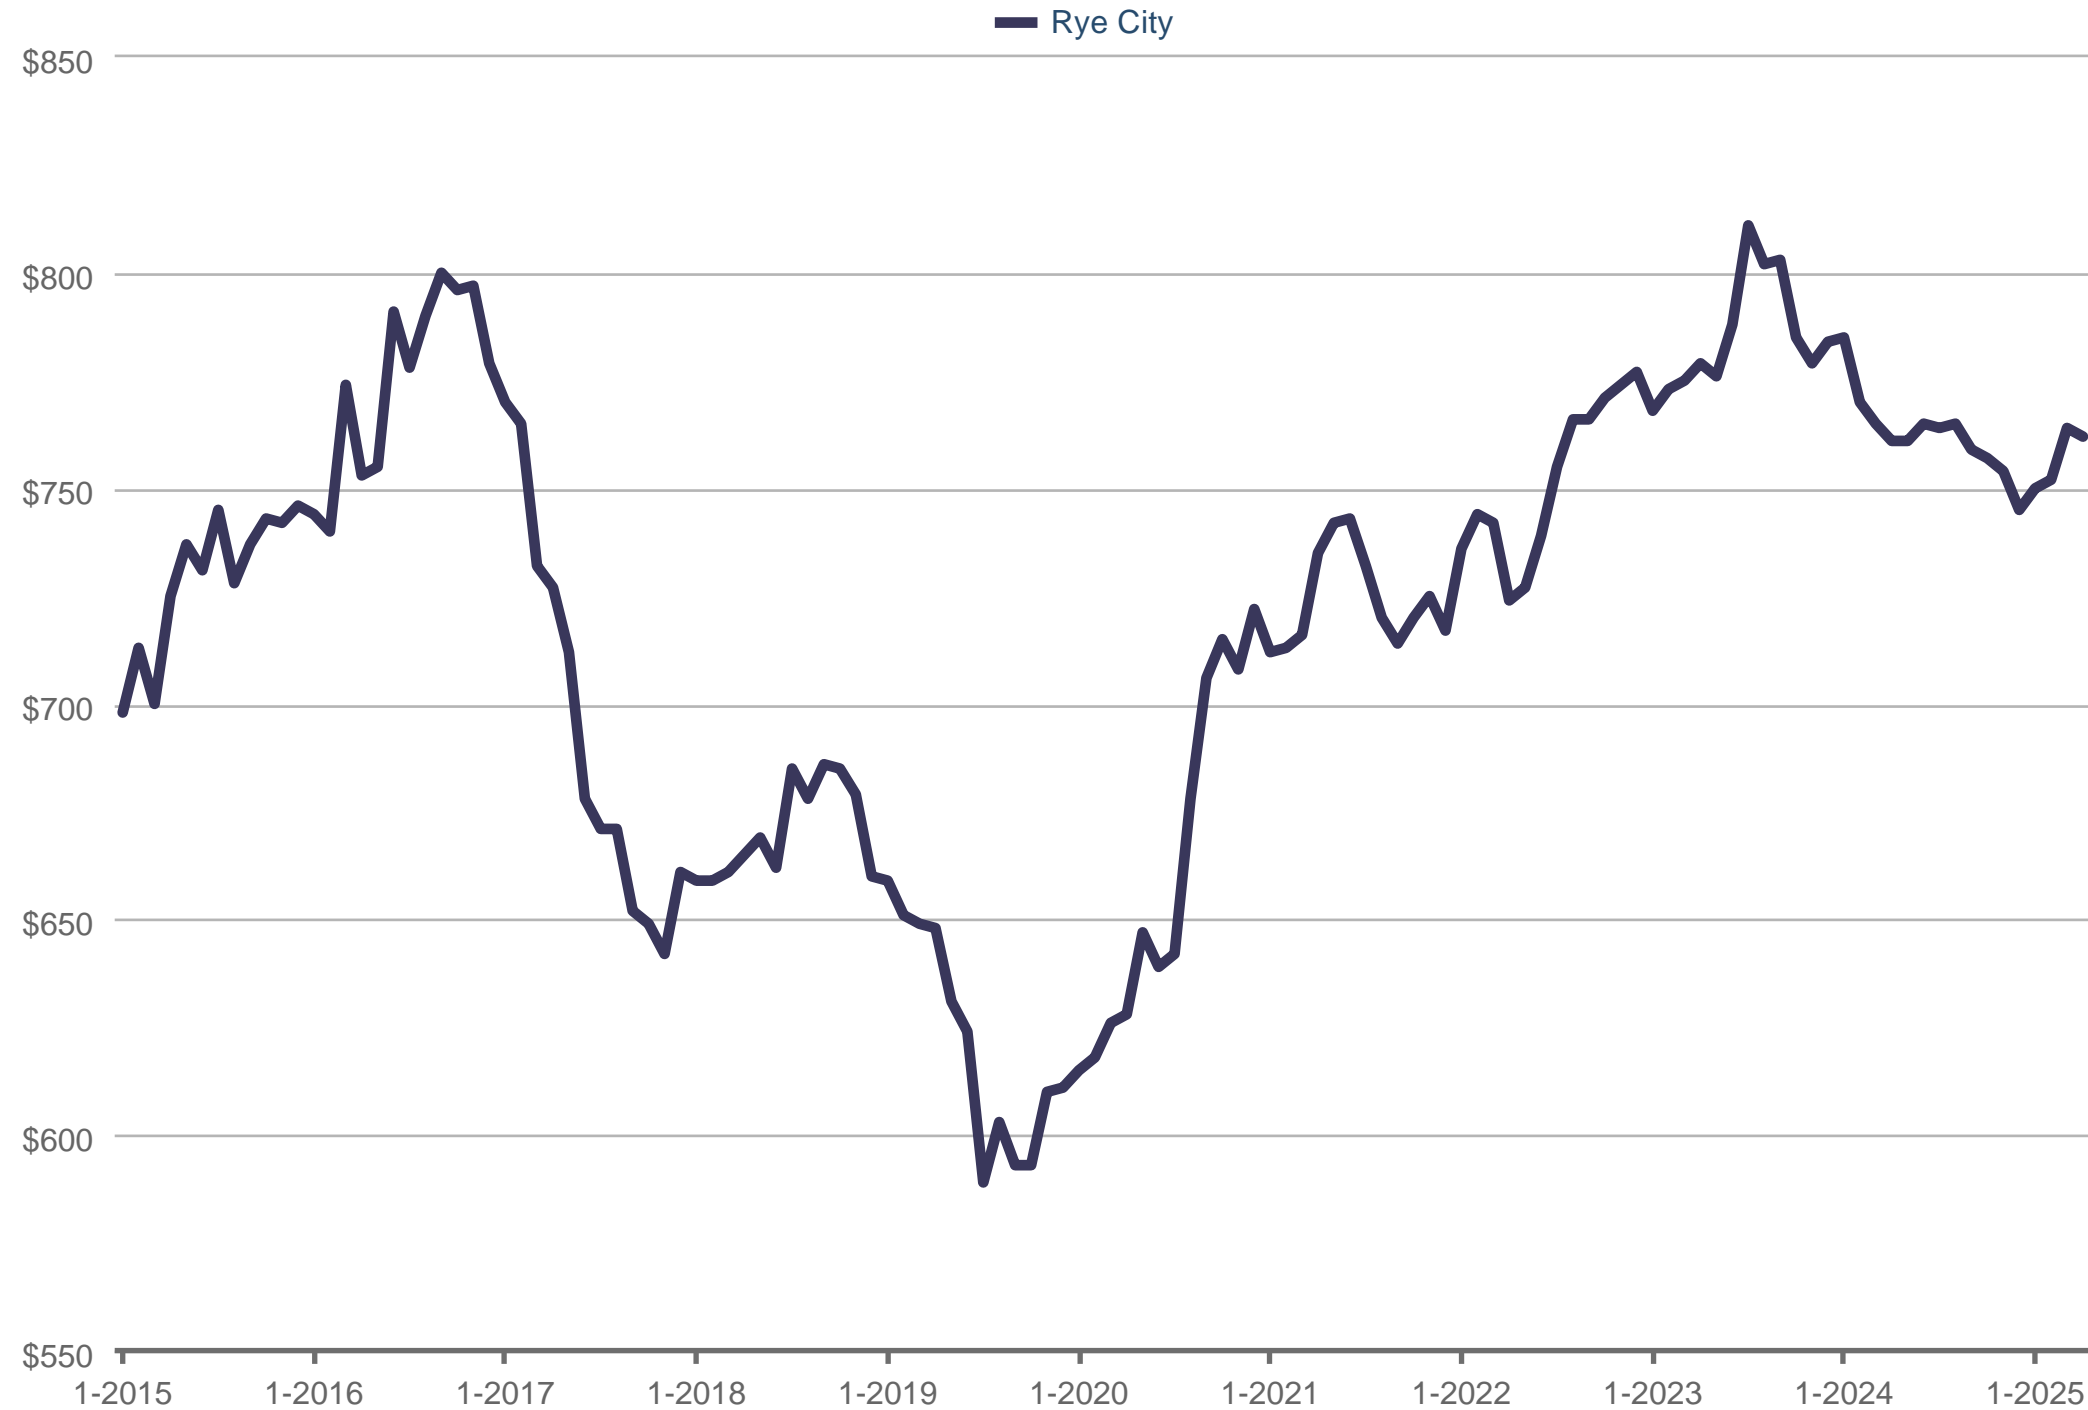

### Average Price Per Square Foot

Rye City: \$2,495,000 or More, Single Family, 2,501 sq ft or More

Each data point is 12 months of activity. Data is from May 17, 2025.