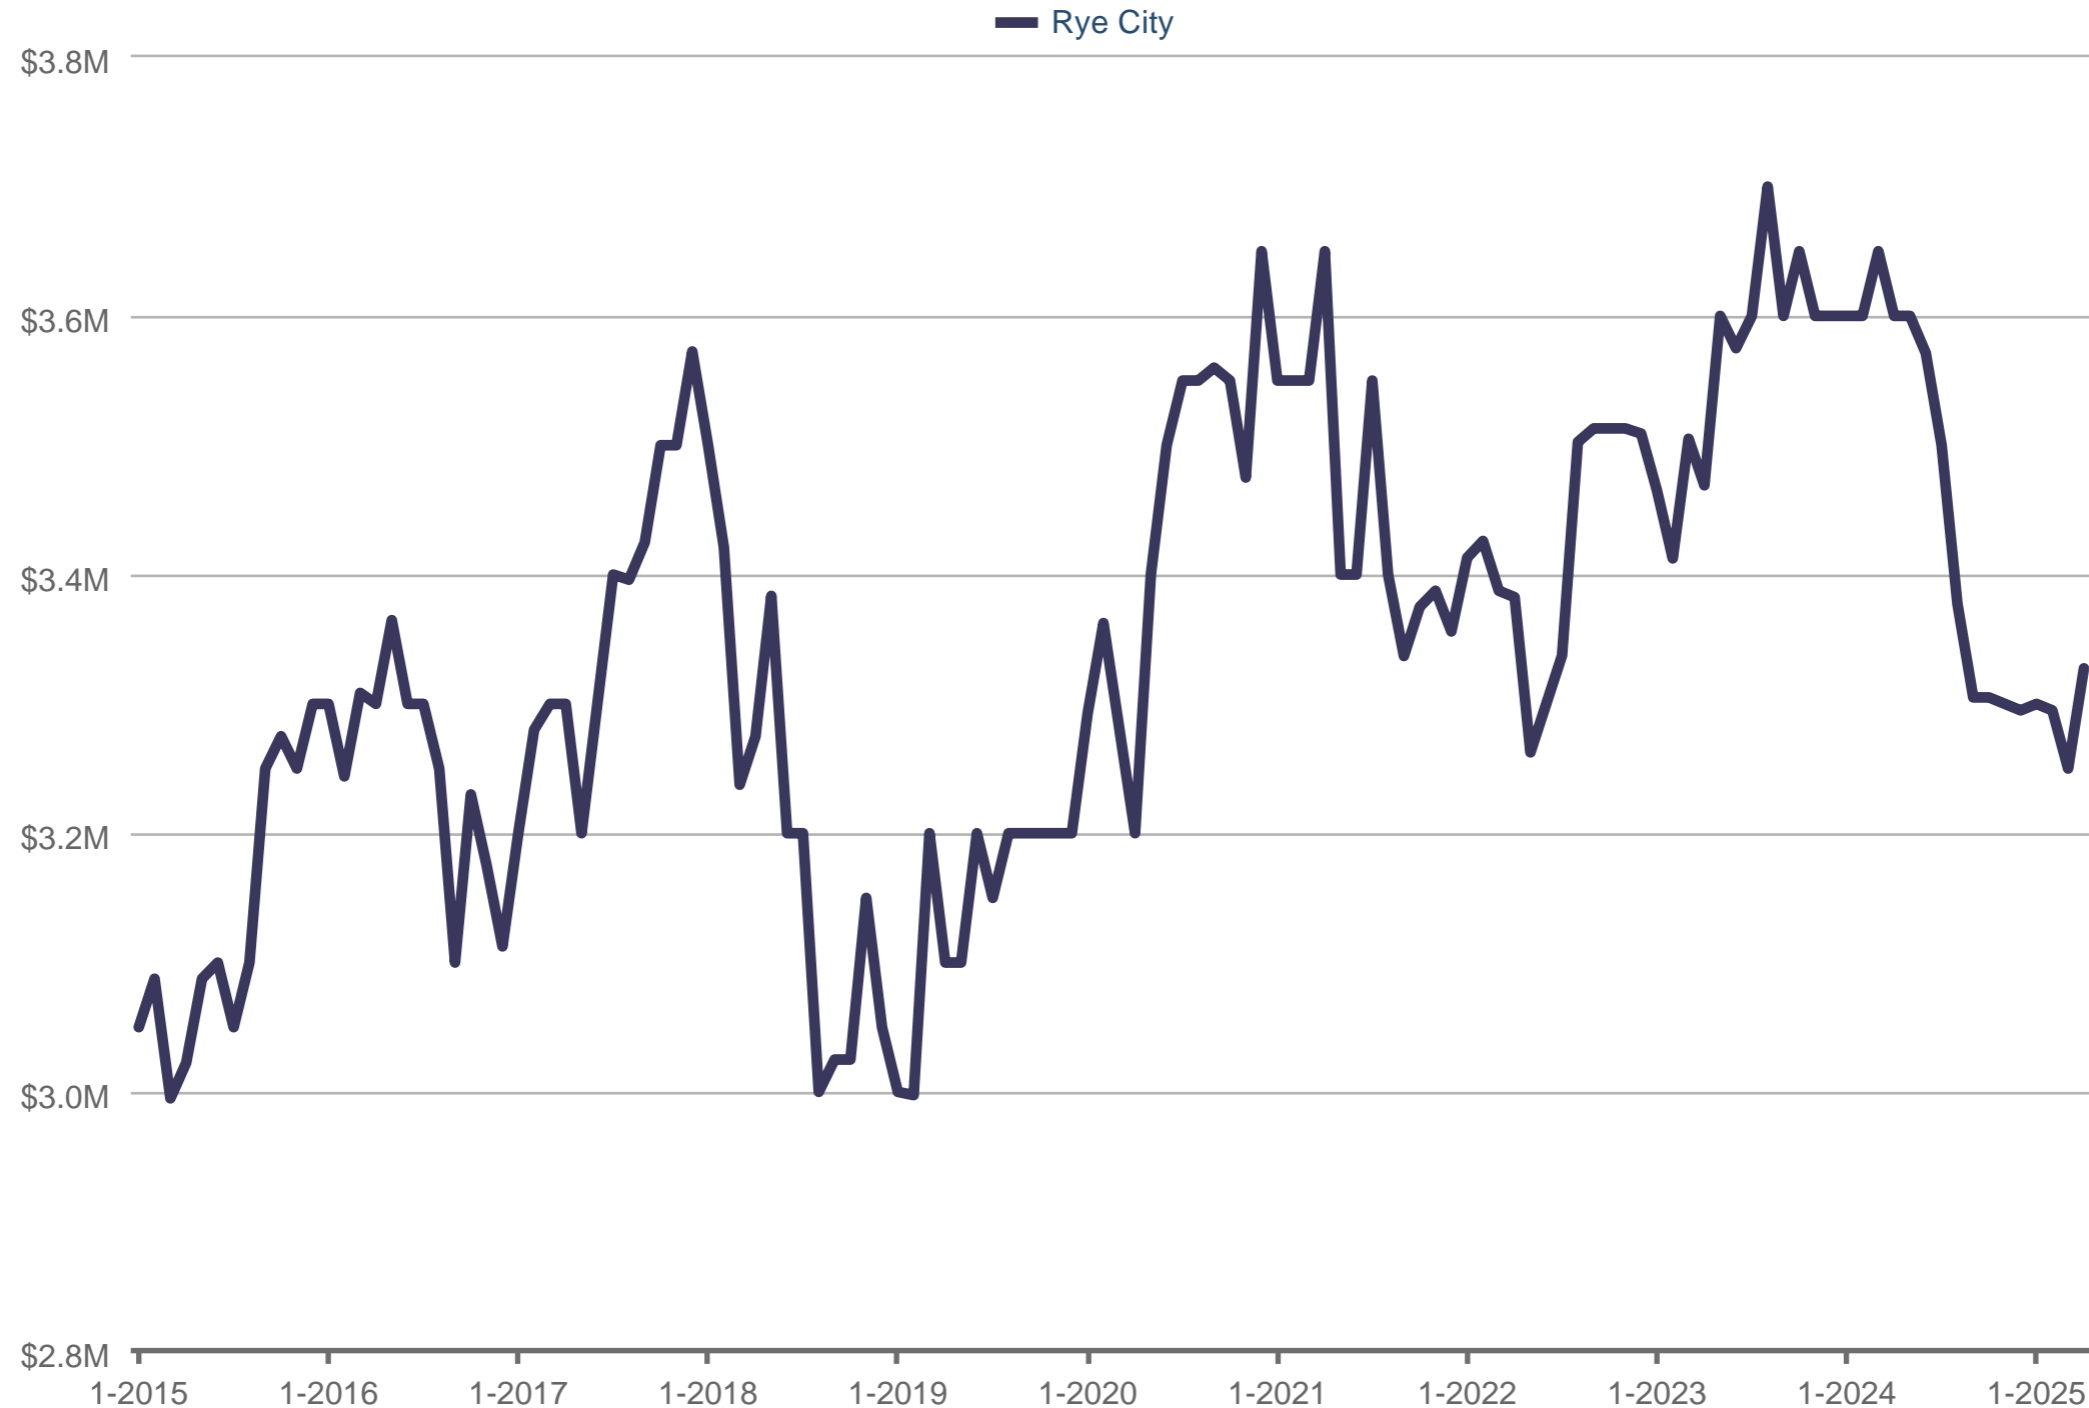

Median Sales Price

Rye City: \$2,495,000 or More, Single Family, 2,501 sq ft or More

Each data point is 12 months of activity. Data is from May 17, 2025.