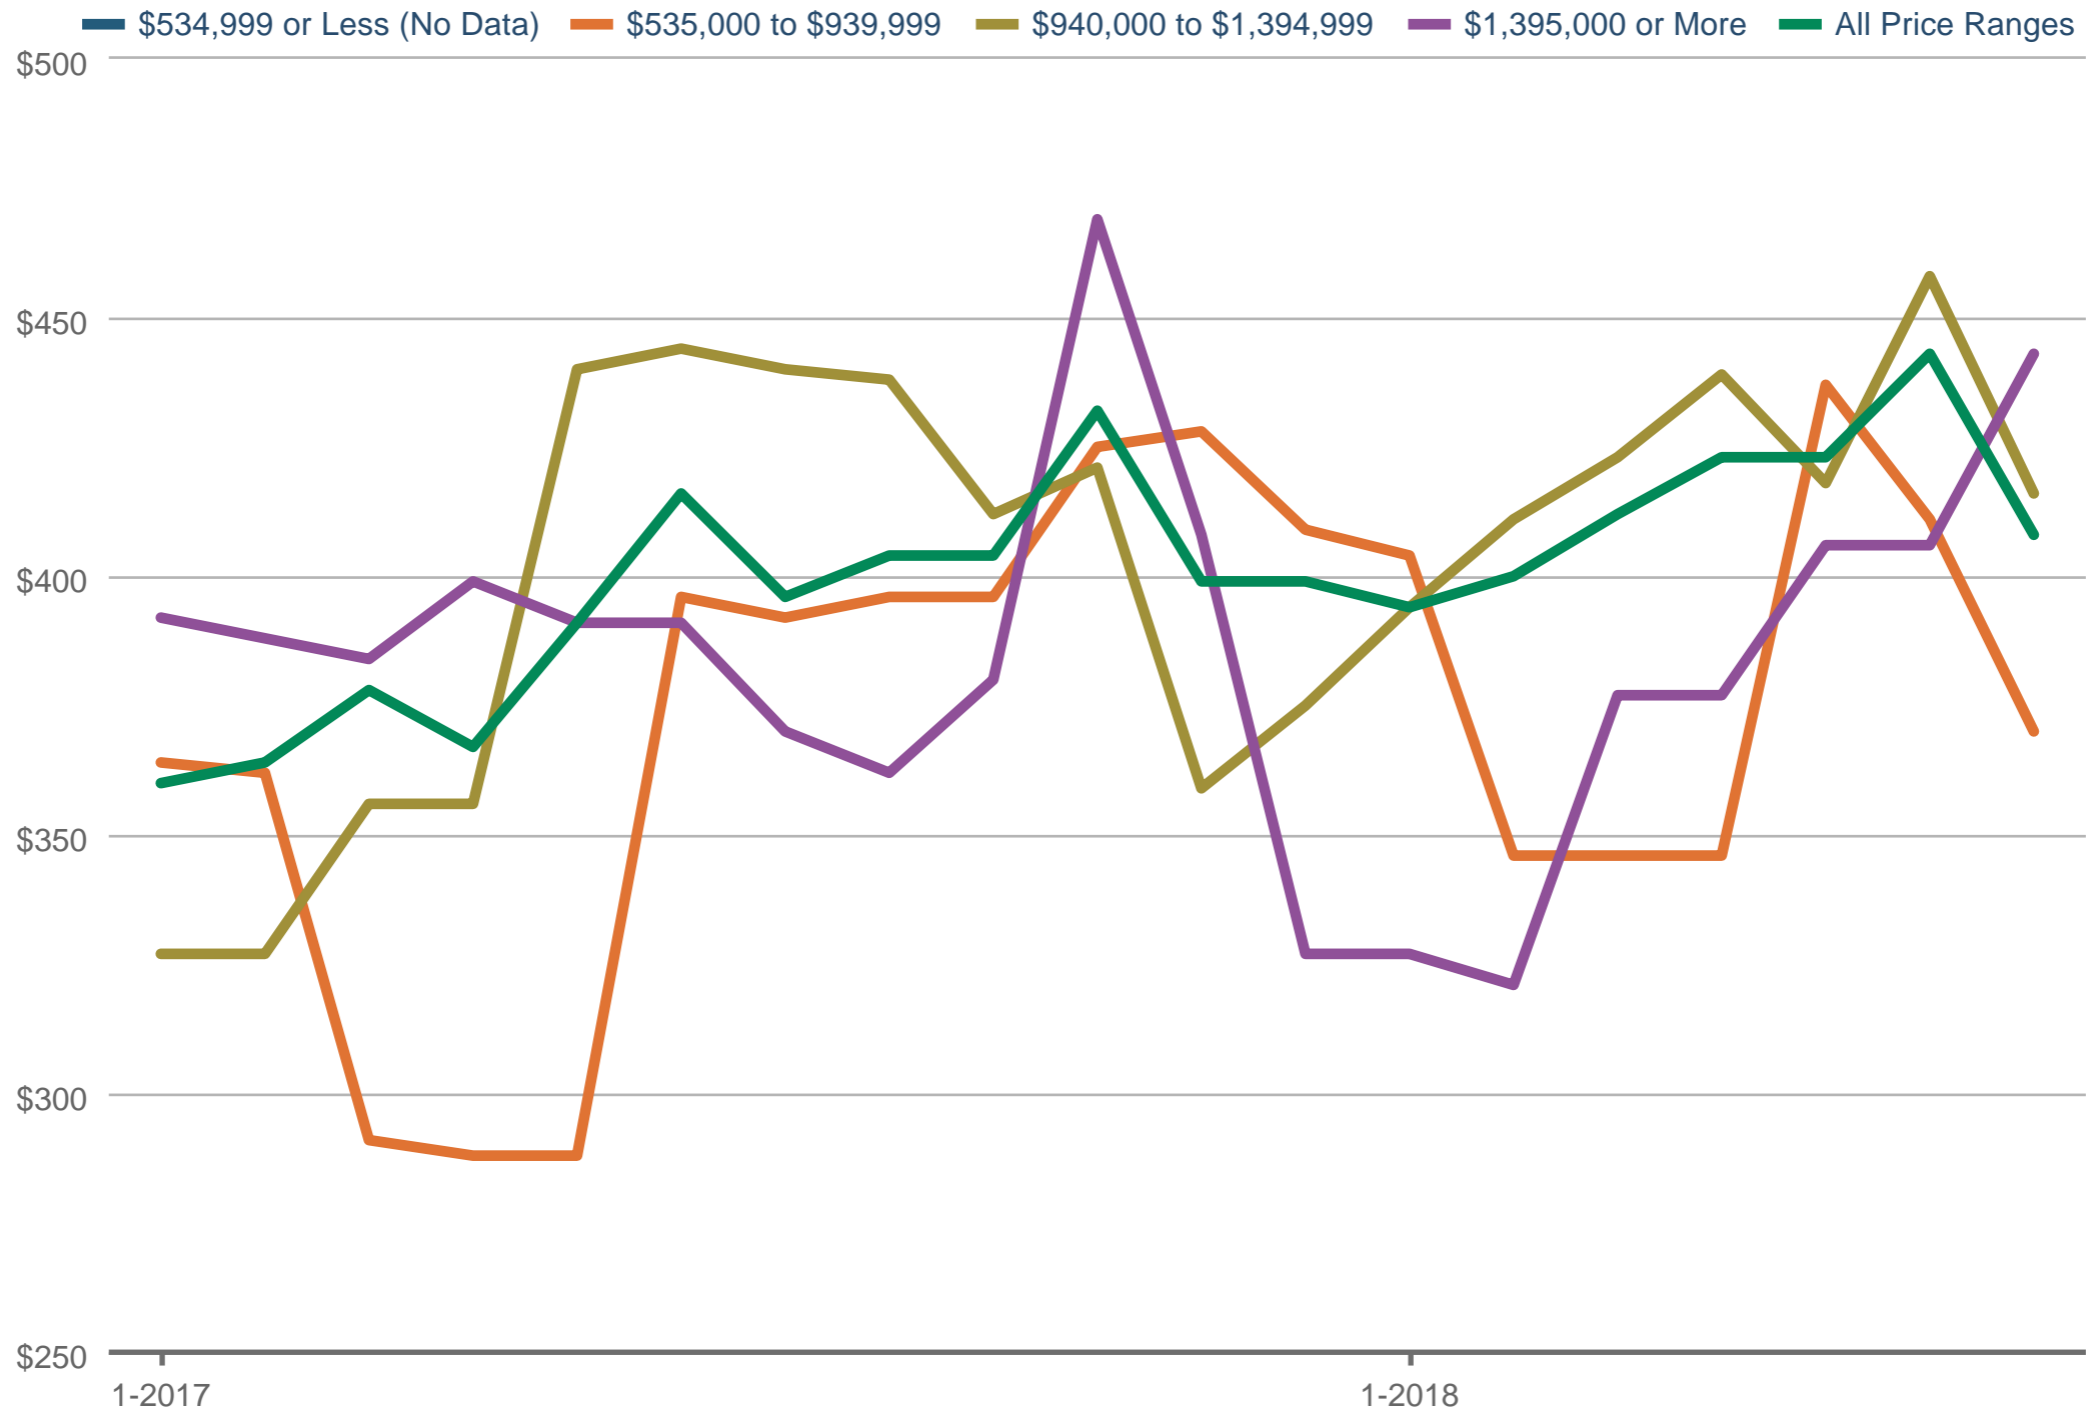

www.compass.com

Median Price Per Square Foot - By Price Range

Edgemont School District: Traditional, Single Family

Each data point is three months of activity. Data is from August 17, 2018.