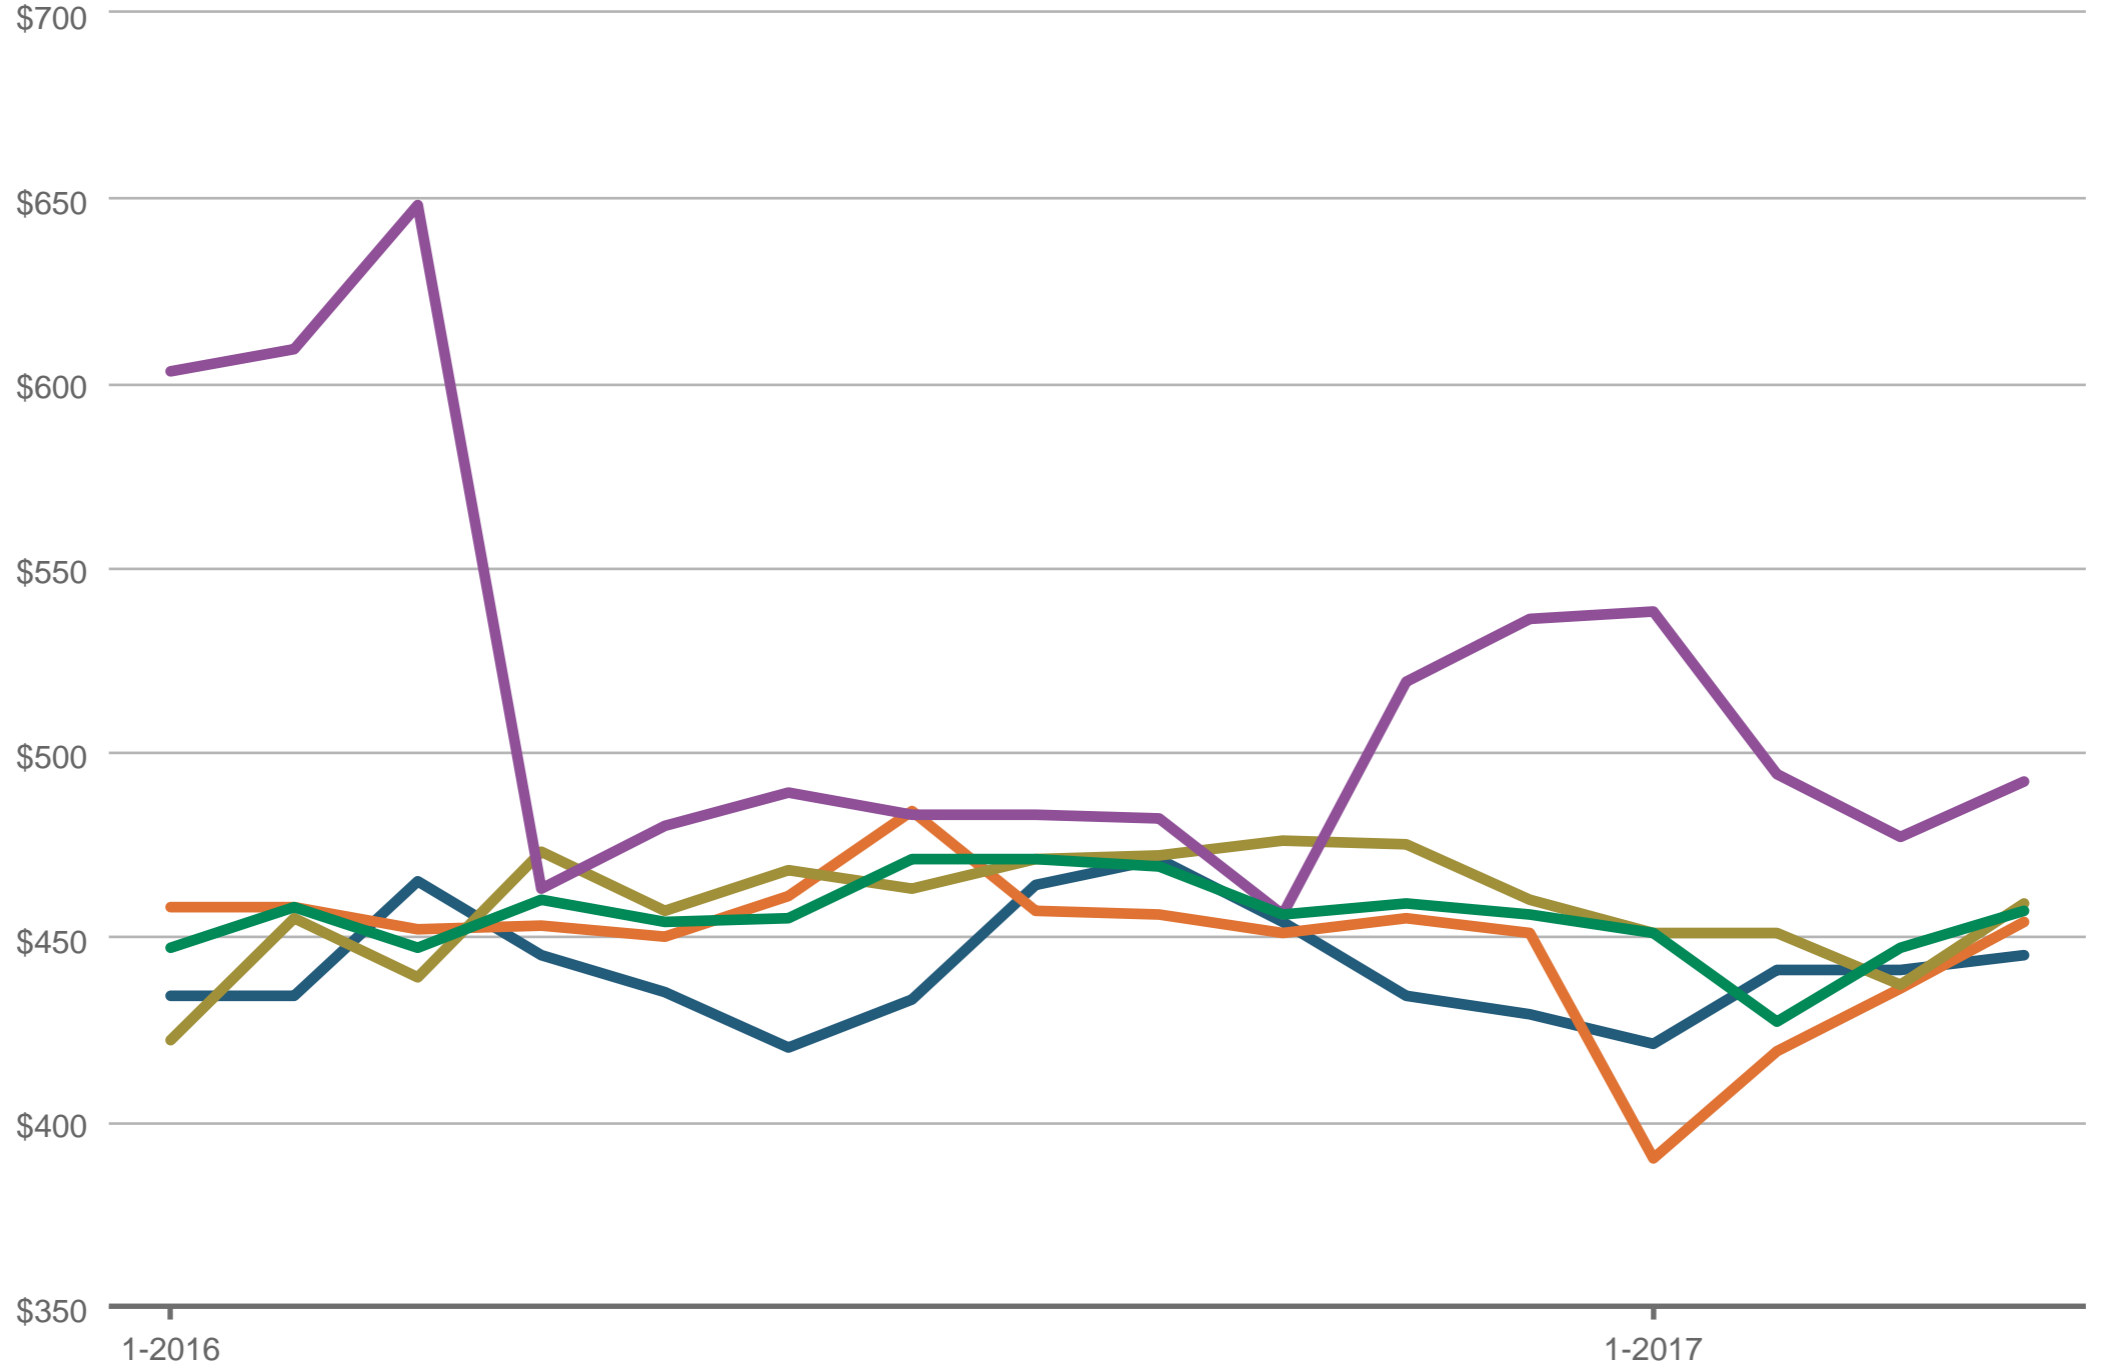

www.compass.com

Median Price Per Square Foot - By Price Range

Legend: \$500,000 to \$1,249,999 (dark blue), \$1,250,000 to \$1,749,999 (orange), \$1,750,000 to \$2,499,999 (olive), \$2,500,000 or More (purple), All Price Ranges (green)

Scarsdale School District: Traditional, Single Family

Each data point is three months of activity. Data is from May 8, 2017.