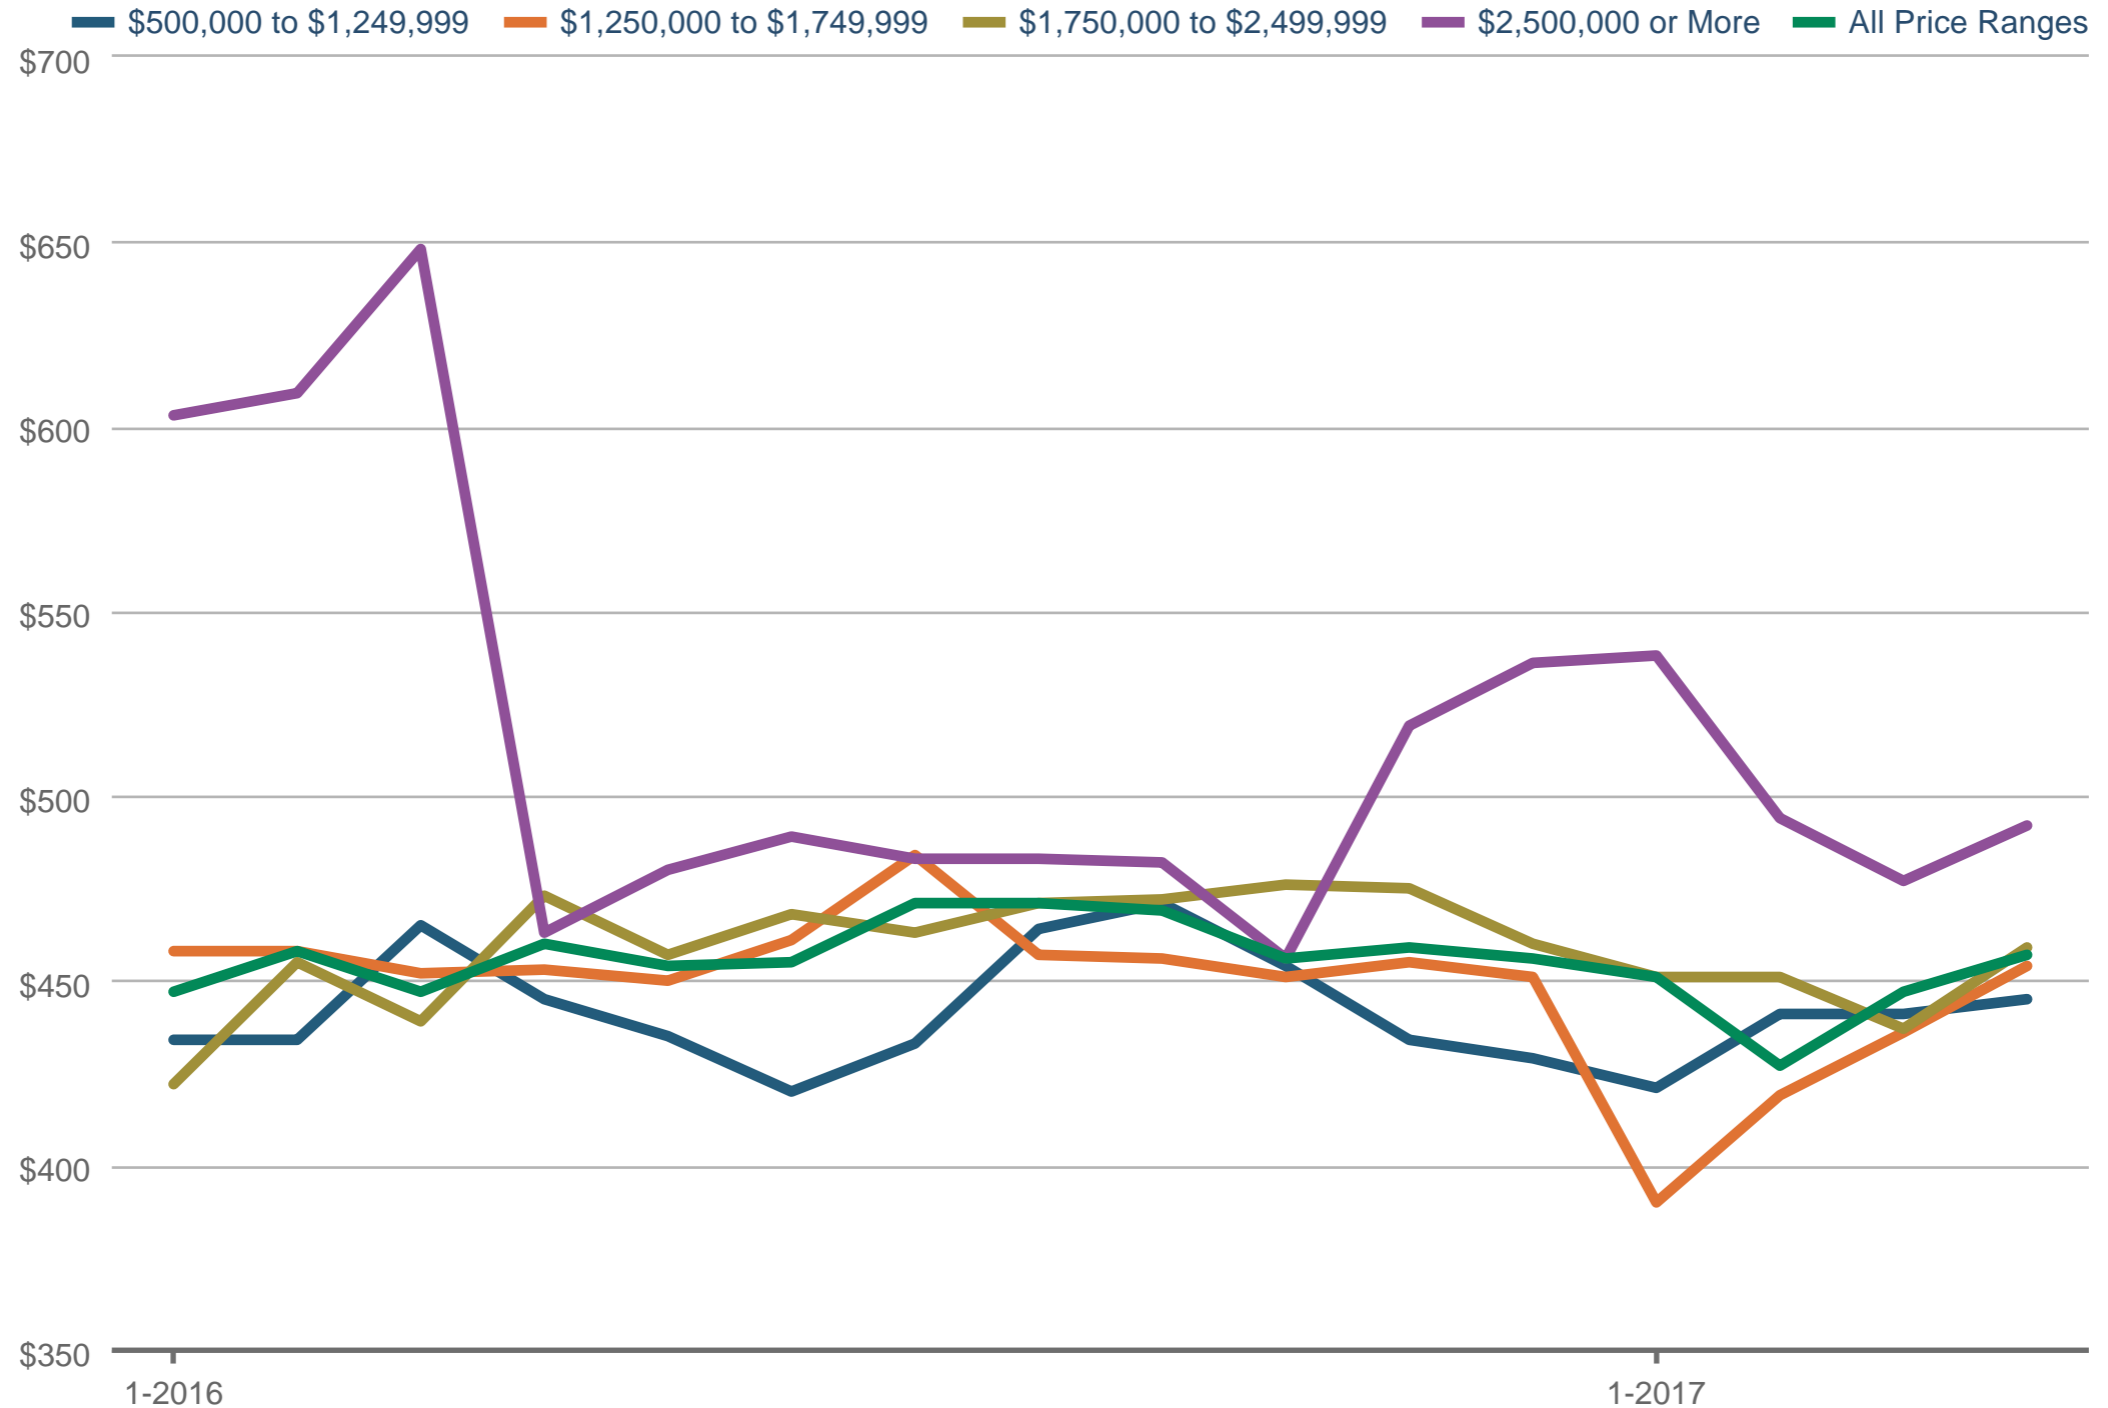

www.compass.com

Median Price Per Square Foot - By Price Range

Scarsdale School District: Traditional, Single Family

Each data point is three months of activity. Data is from May 8, 2017.