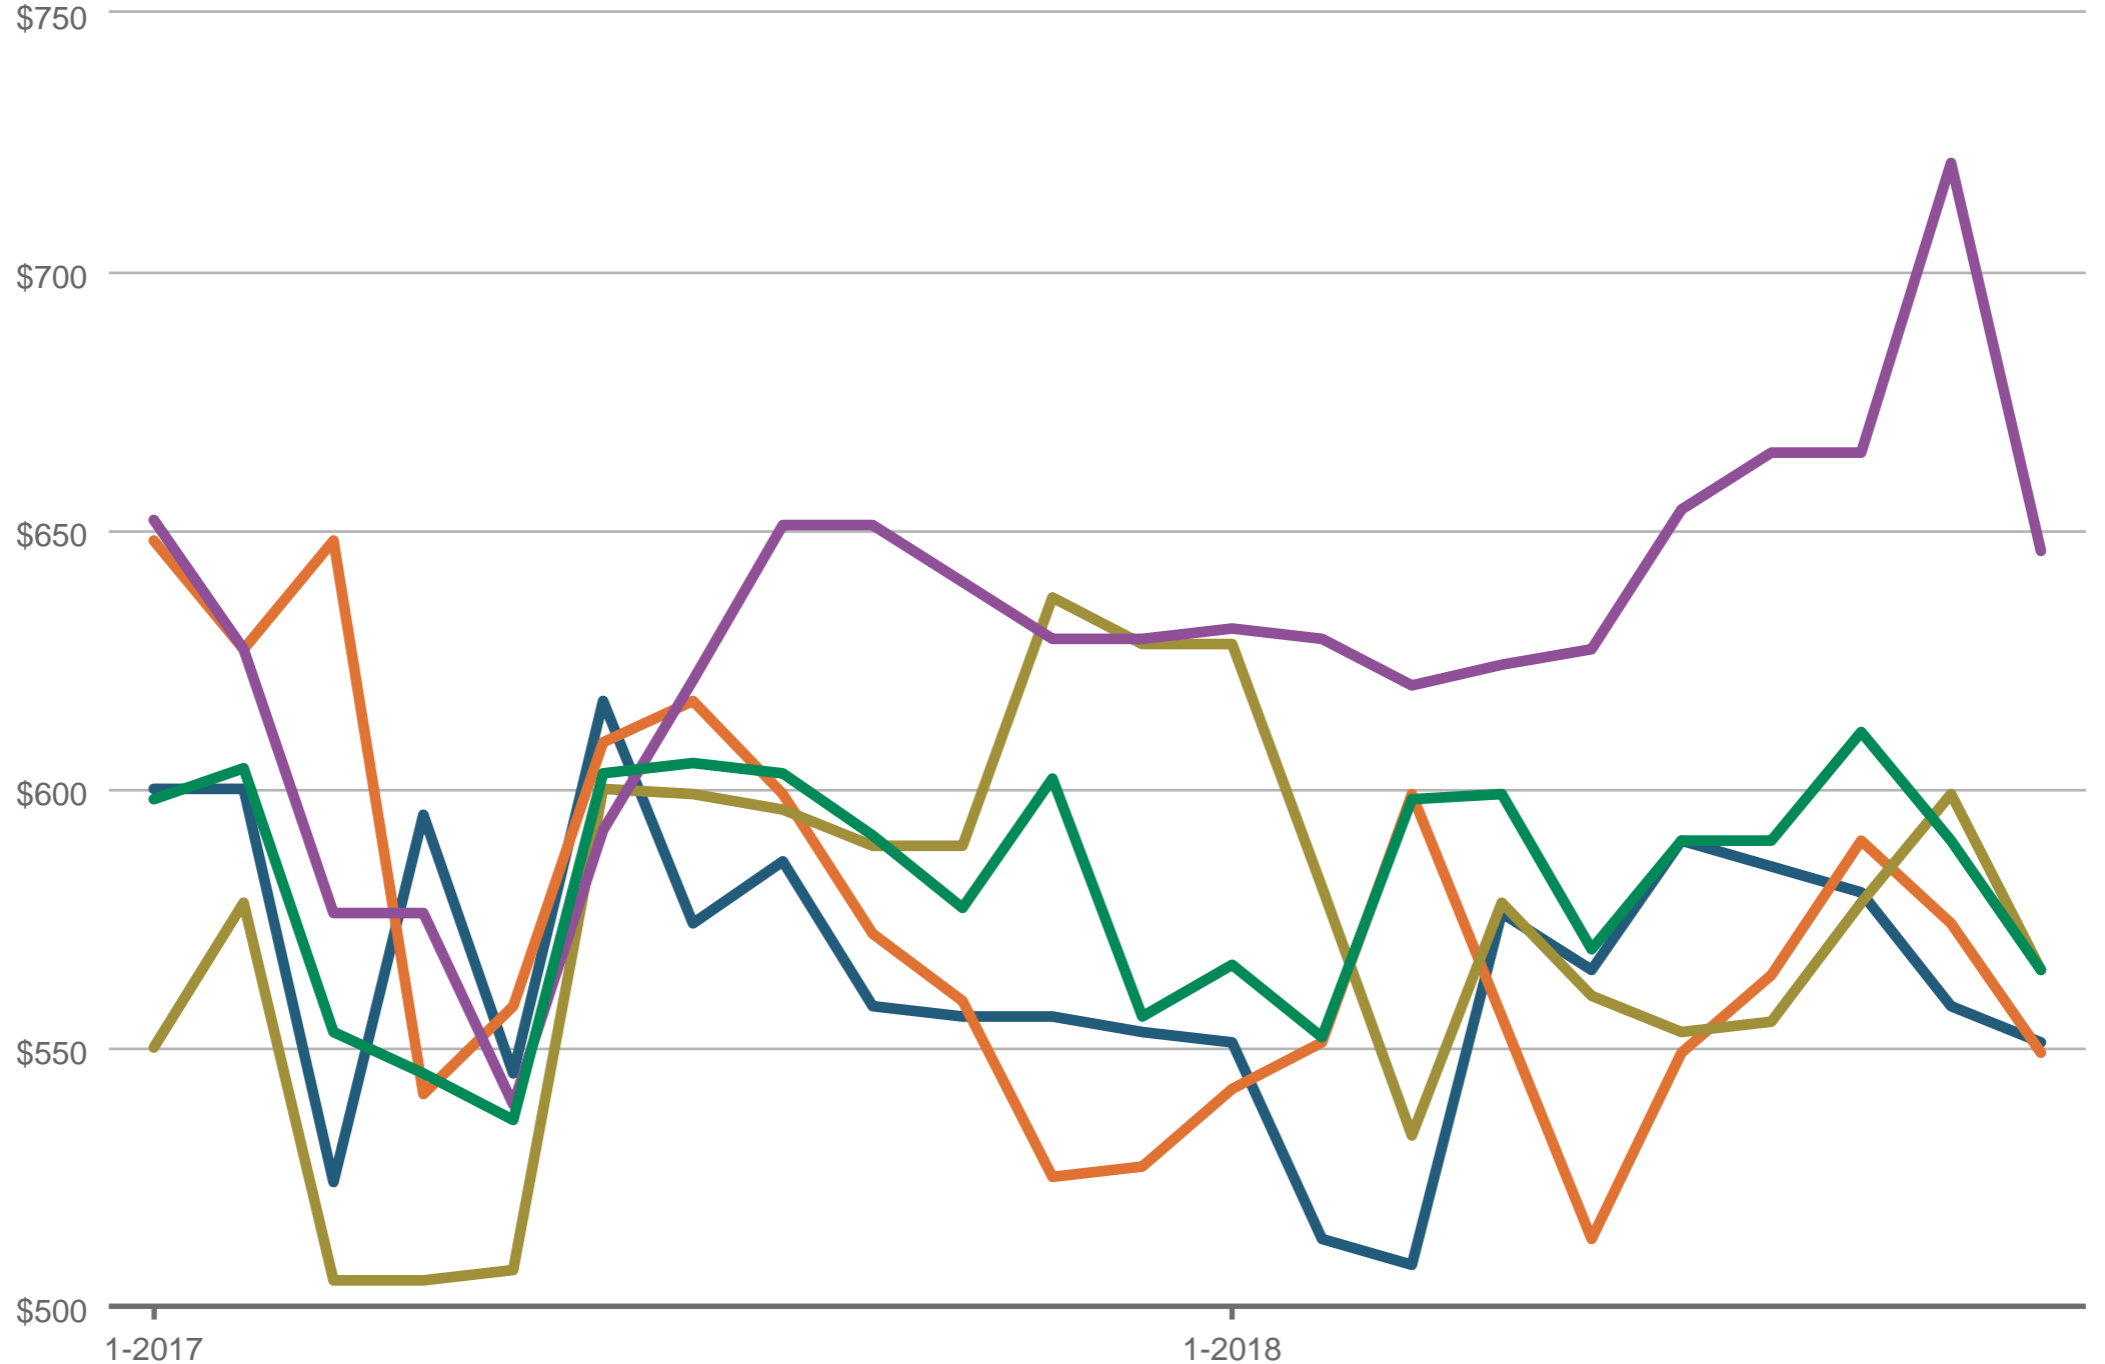

www.compass.com

Median Price Per Square Foot - By Price Range

Legend: \$500,000 to \$1,249,999 (dark blue), \$1,250,000 to \$1,749,999 (orange), \$1,750,000 to \$2,499,999 (olive), \$2,500,000 or More (purple), All Price Ranges (green)

Rye City School District: Traditional, Single Family

Each data point is three months of activity. Data is from November 14, 2018.