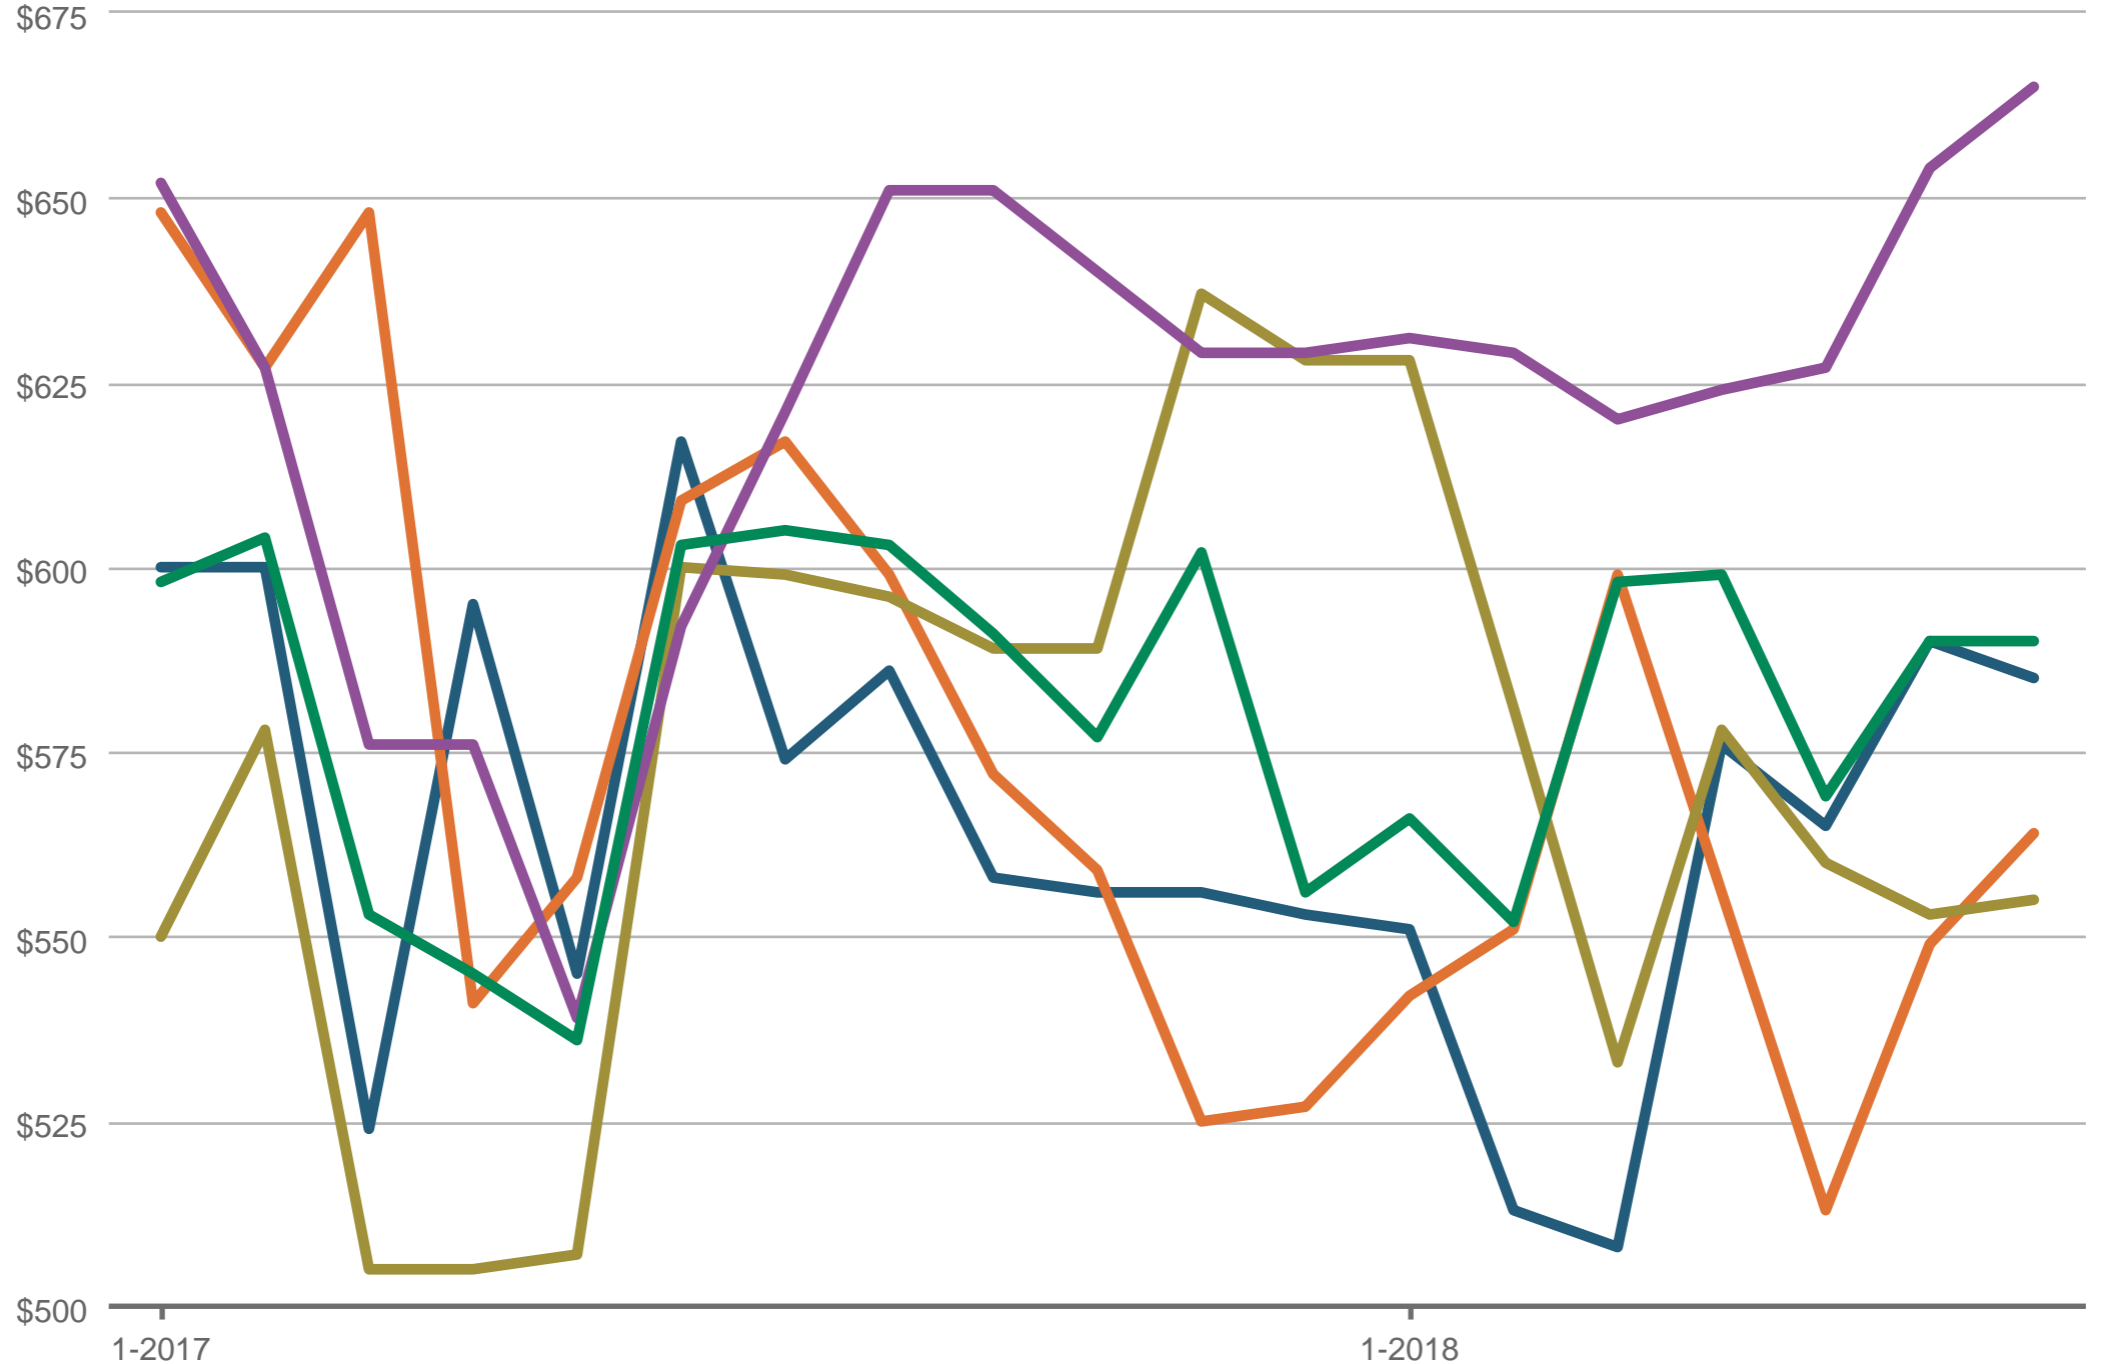

www.compass.com

Median Price Per Square Foot - By Price Range

Legend: \$500,000 to \$1,249,999 (dark blue), \$1,250,000 to \$1,749,999 (orange), \$1,750,000 to \$2,499,999 (olive), \$2,500,000 or More (purple), All Price Ranges (green)

Rye City School District: Traditional, Single Family

Each data point is three months of activity. Data is from August 17, 2018.