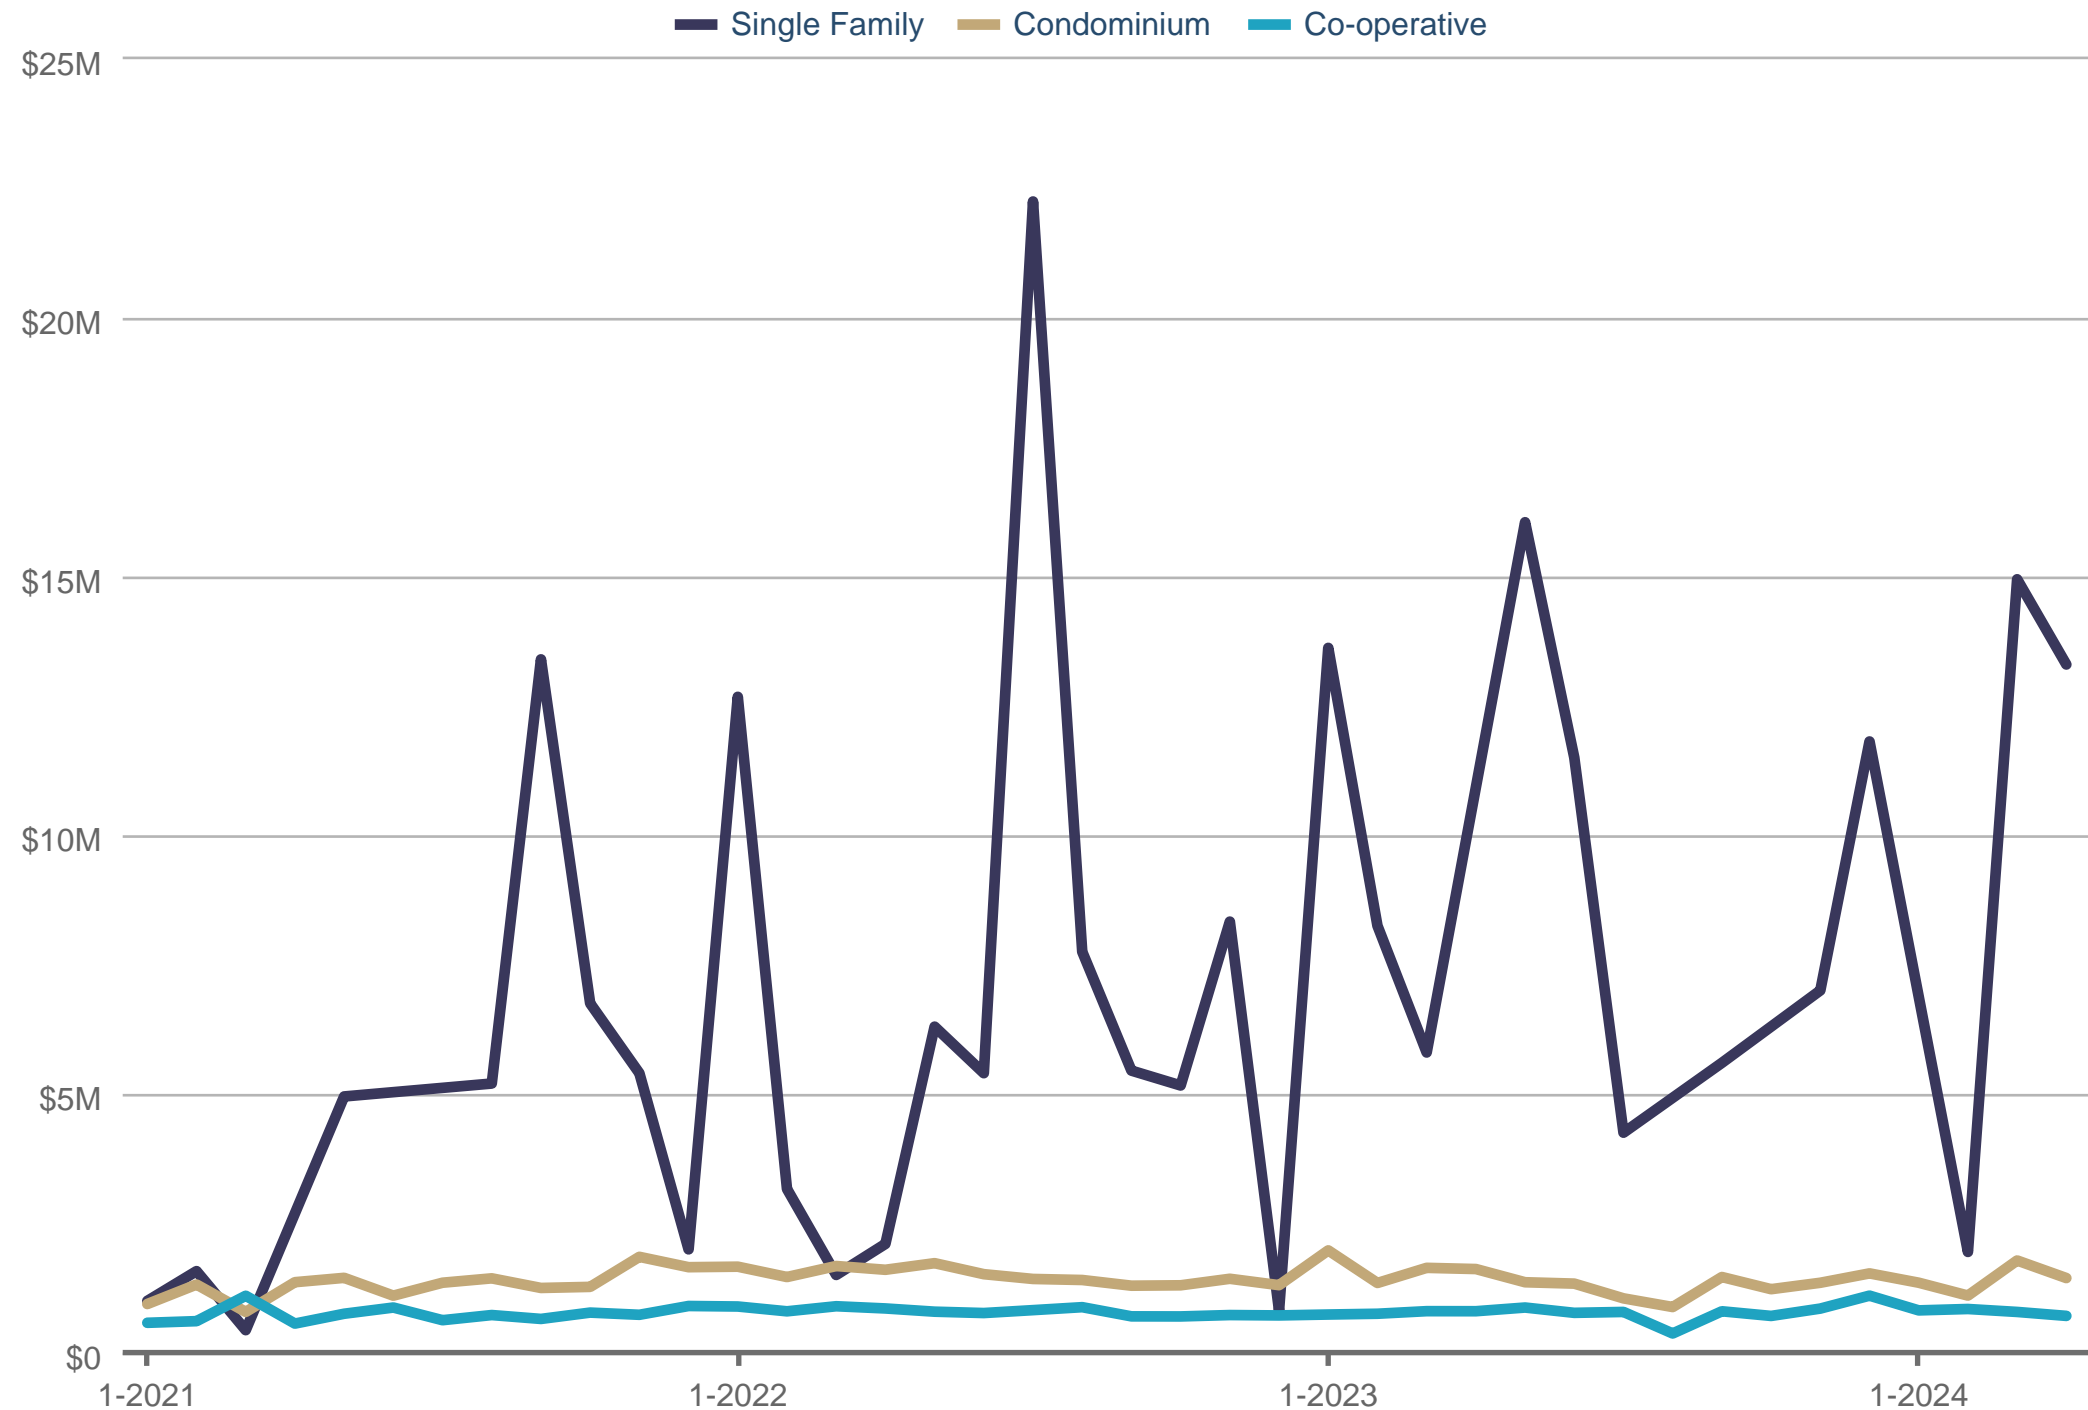

Evan Newman

Licensed Real Estate Salesperson - Keller Williams Hudson Valley

Office: 646-235-8252

evan@housesbyevan.com

housesbyevan.com

Median Sales Price - By Property Type

Manhattan

Each data point is one month of activity. Data is from May 20, 2024.