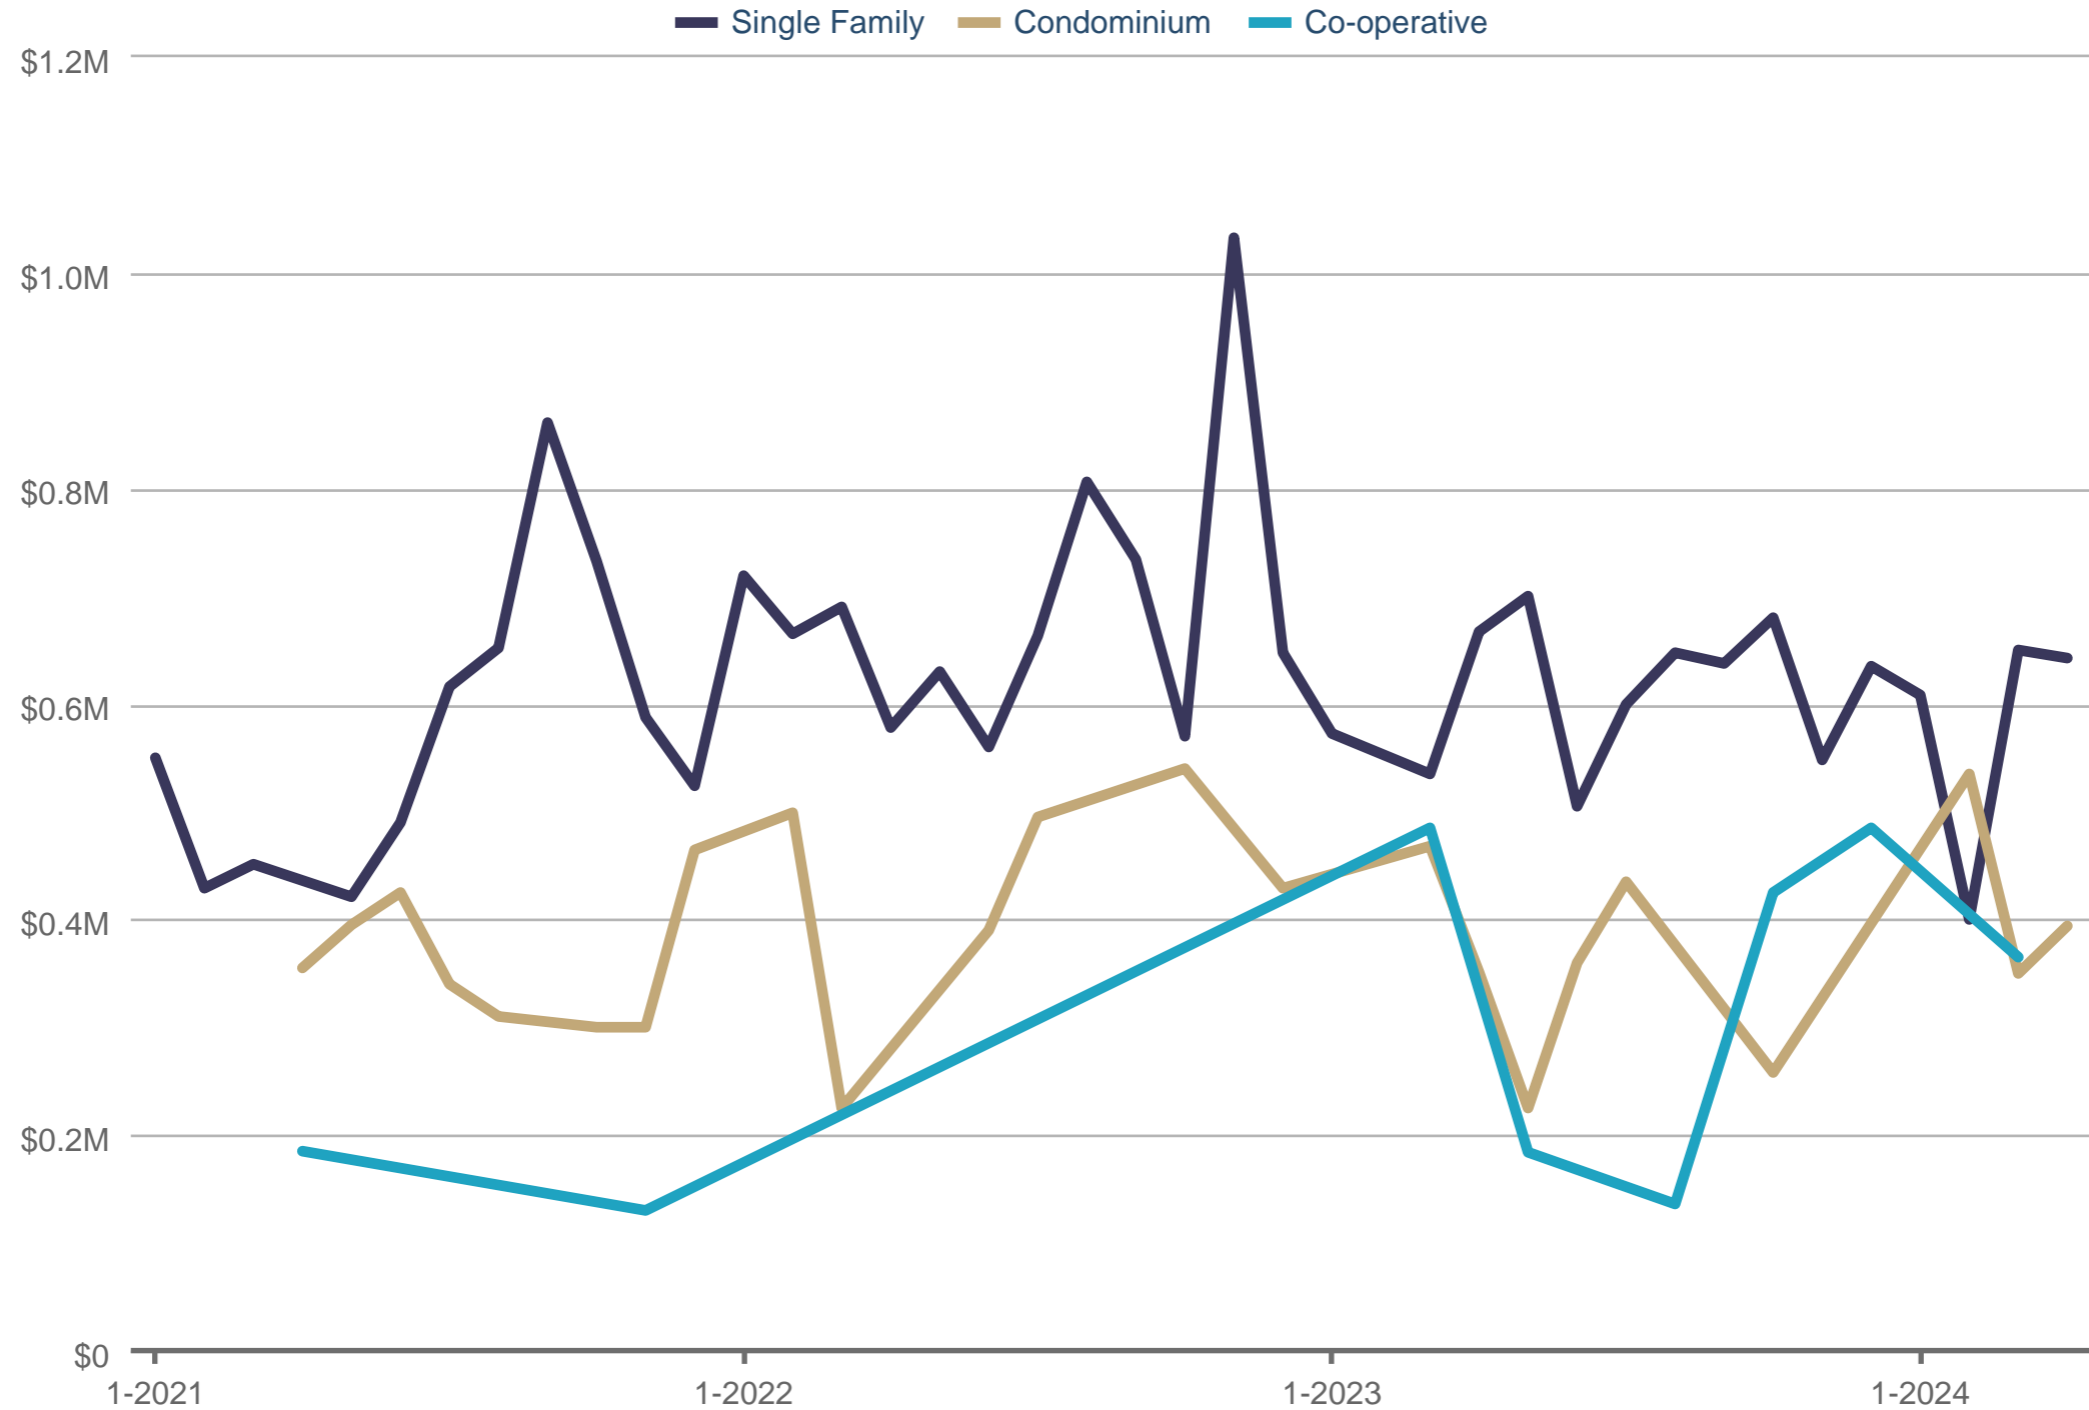

Evan Newman

Licensed Real Estate Salesperson - Keller Williams Hudson Valley

Office: 646-235-8252

evan@housesbyevan.com

housesbyevan.com

Median Sales Price - By Property Type

Staten Island

Each data point is one month of activity. Data is from May 20, 2024.