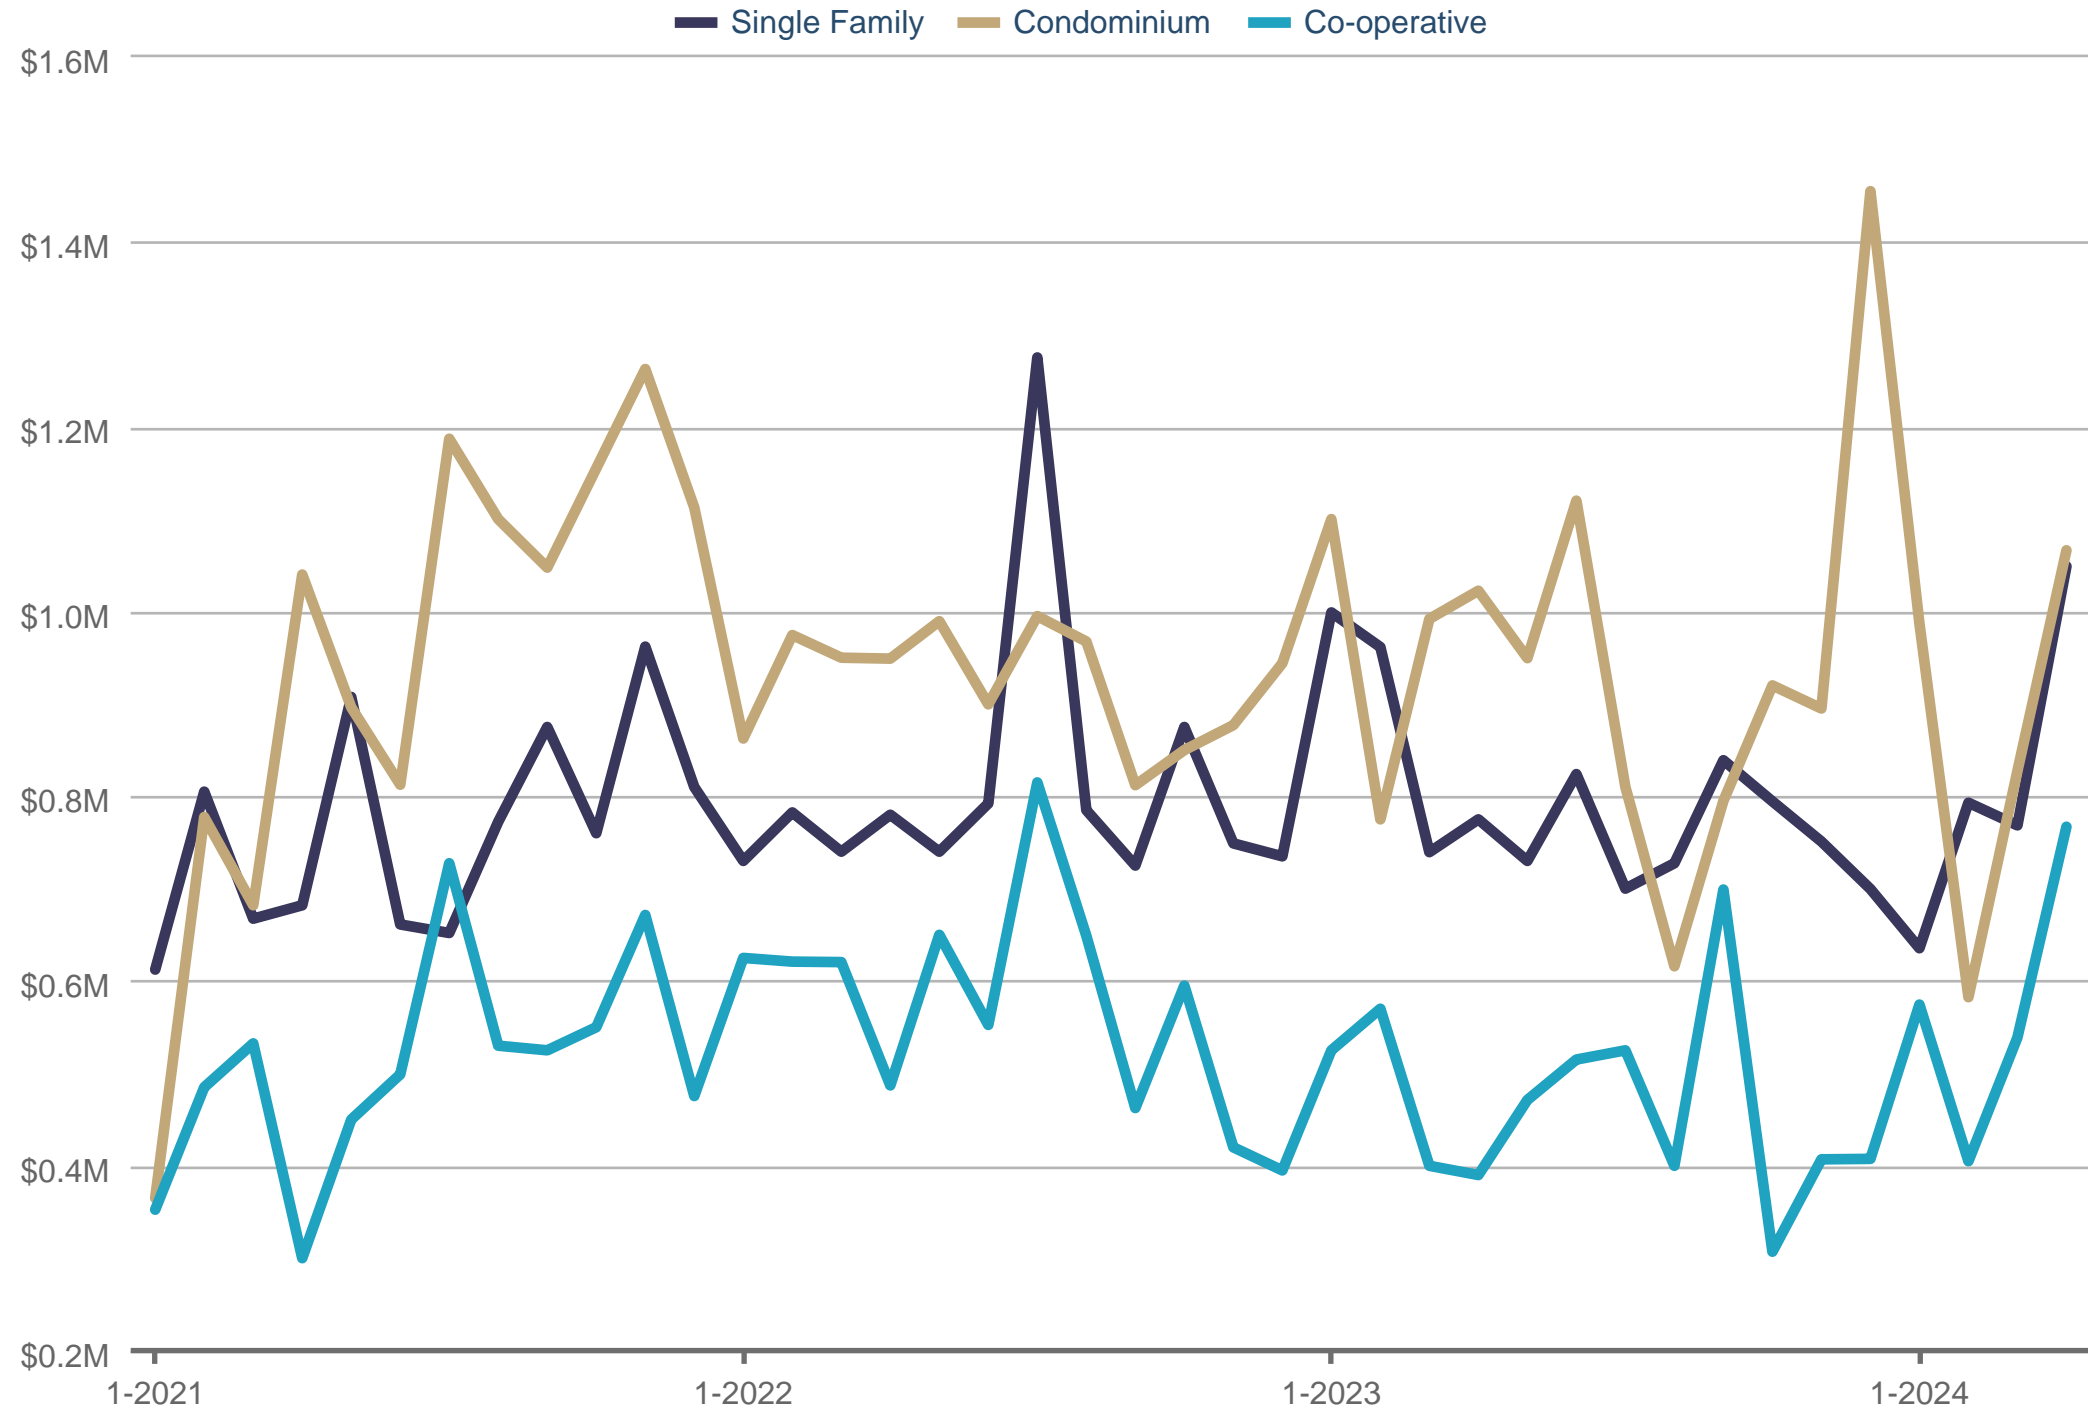

Evan Newman

Licensed Real Estate Salesperson - Keller Williams Hudson Valley

Office: 646-235-8252

evan@housesbyevan.com

housesbyevan.com

Median Sales Price - By Property Type

Brooklyn

Each data point is one month of activity. Data is from May 20, 2024.