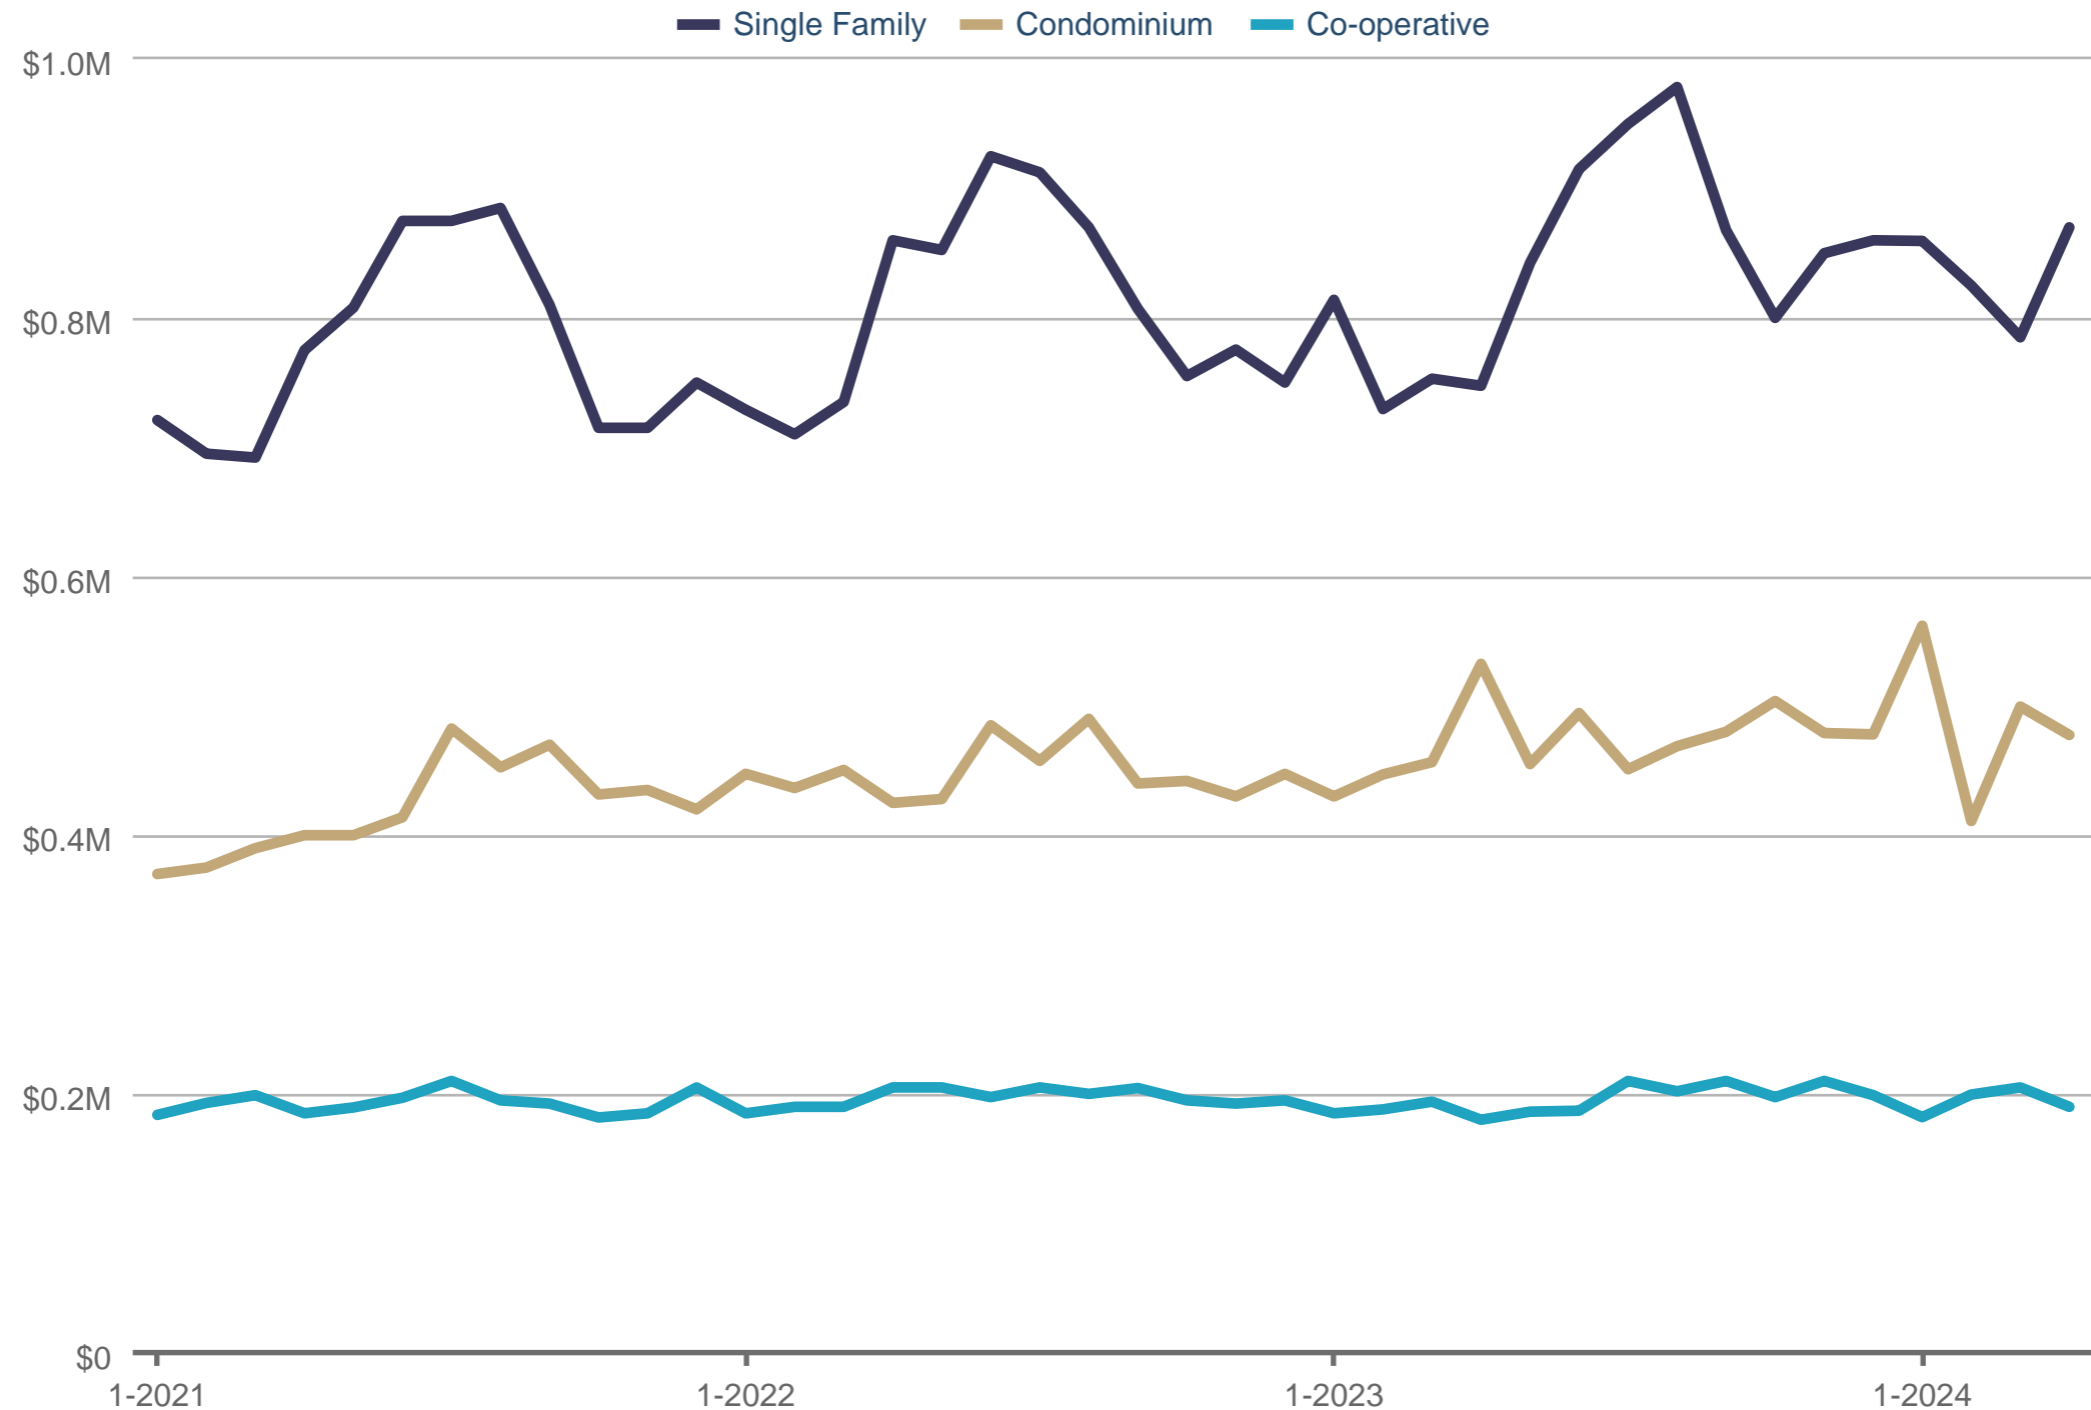

Evan Newman

Licensed Real Estate Salesperson - Keller Williams Hudson Valley

Office: 646-235-8252

evan@housesbyevan.com

housesbyevan.com

Median Sales Price - By Property Type

Westchester County

Each data point is one month of activity. Data is from May 20, 2024.