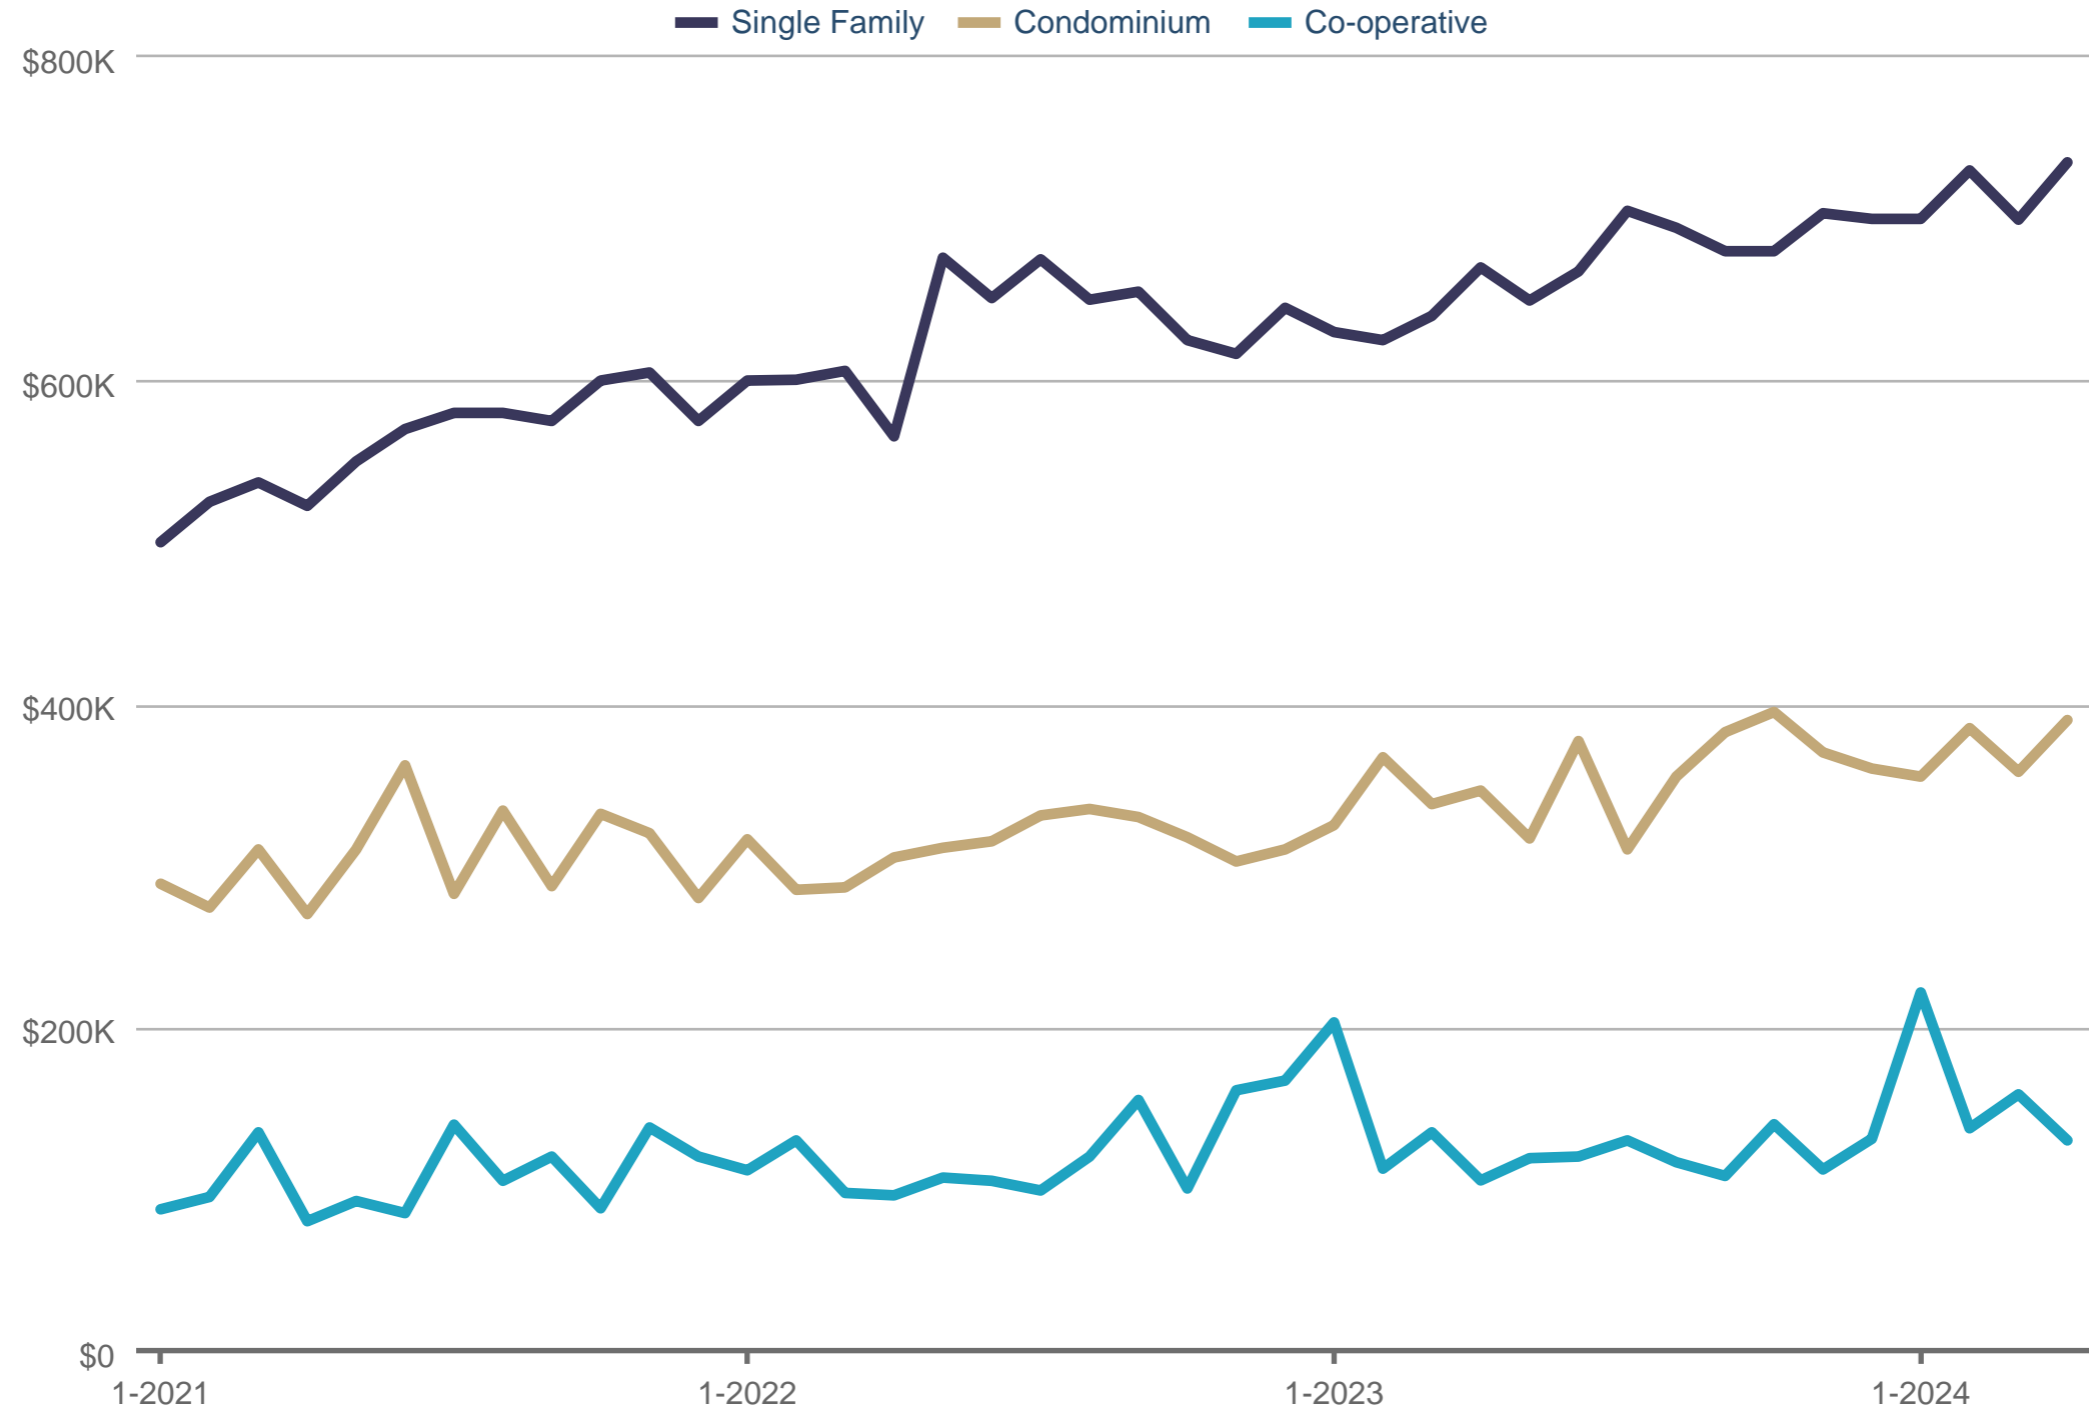

Evan Newman

Licensed Real Estate Salesperson - Keller Williams Hudson Valley

Office: 646-235-8252

evan@housesbyevan.com

housesbyevan.com

Median Sales Price - By Property Type

Rockland County

Each data point is one month of activity. Data is from May 20, 2024.