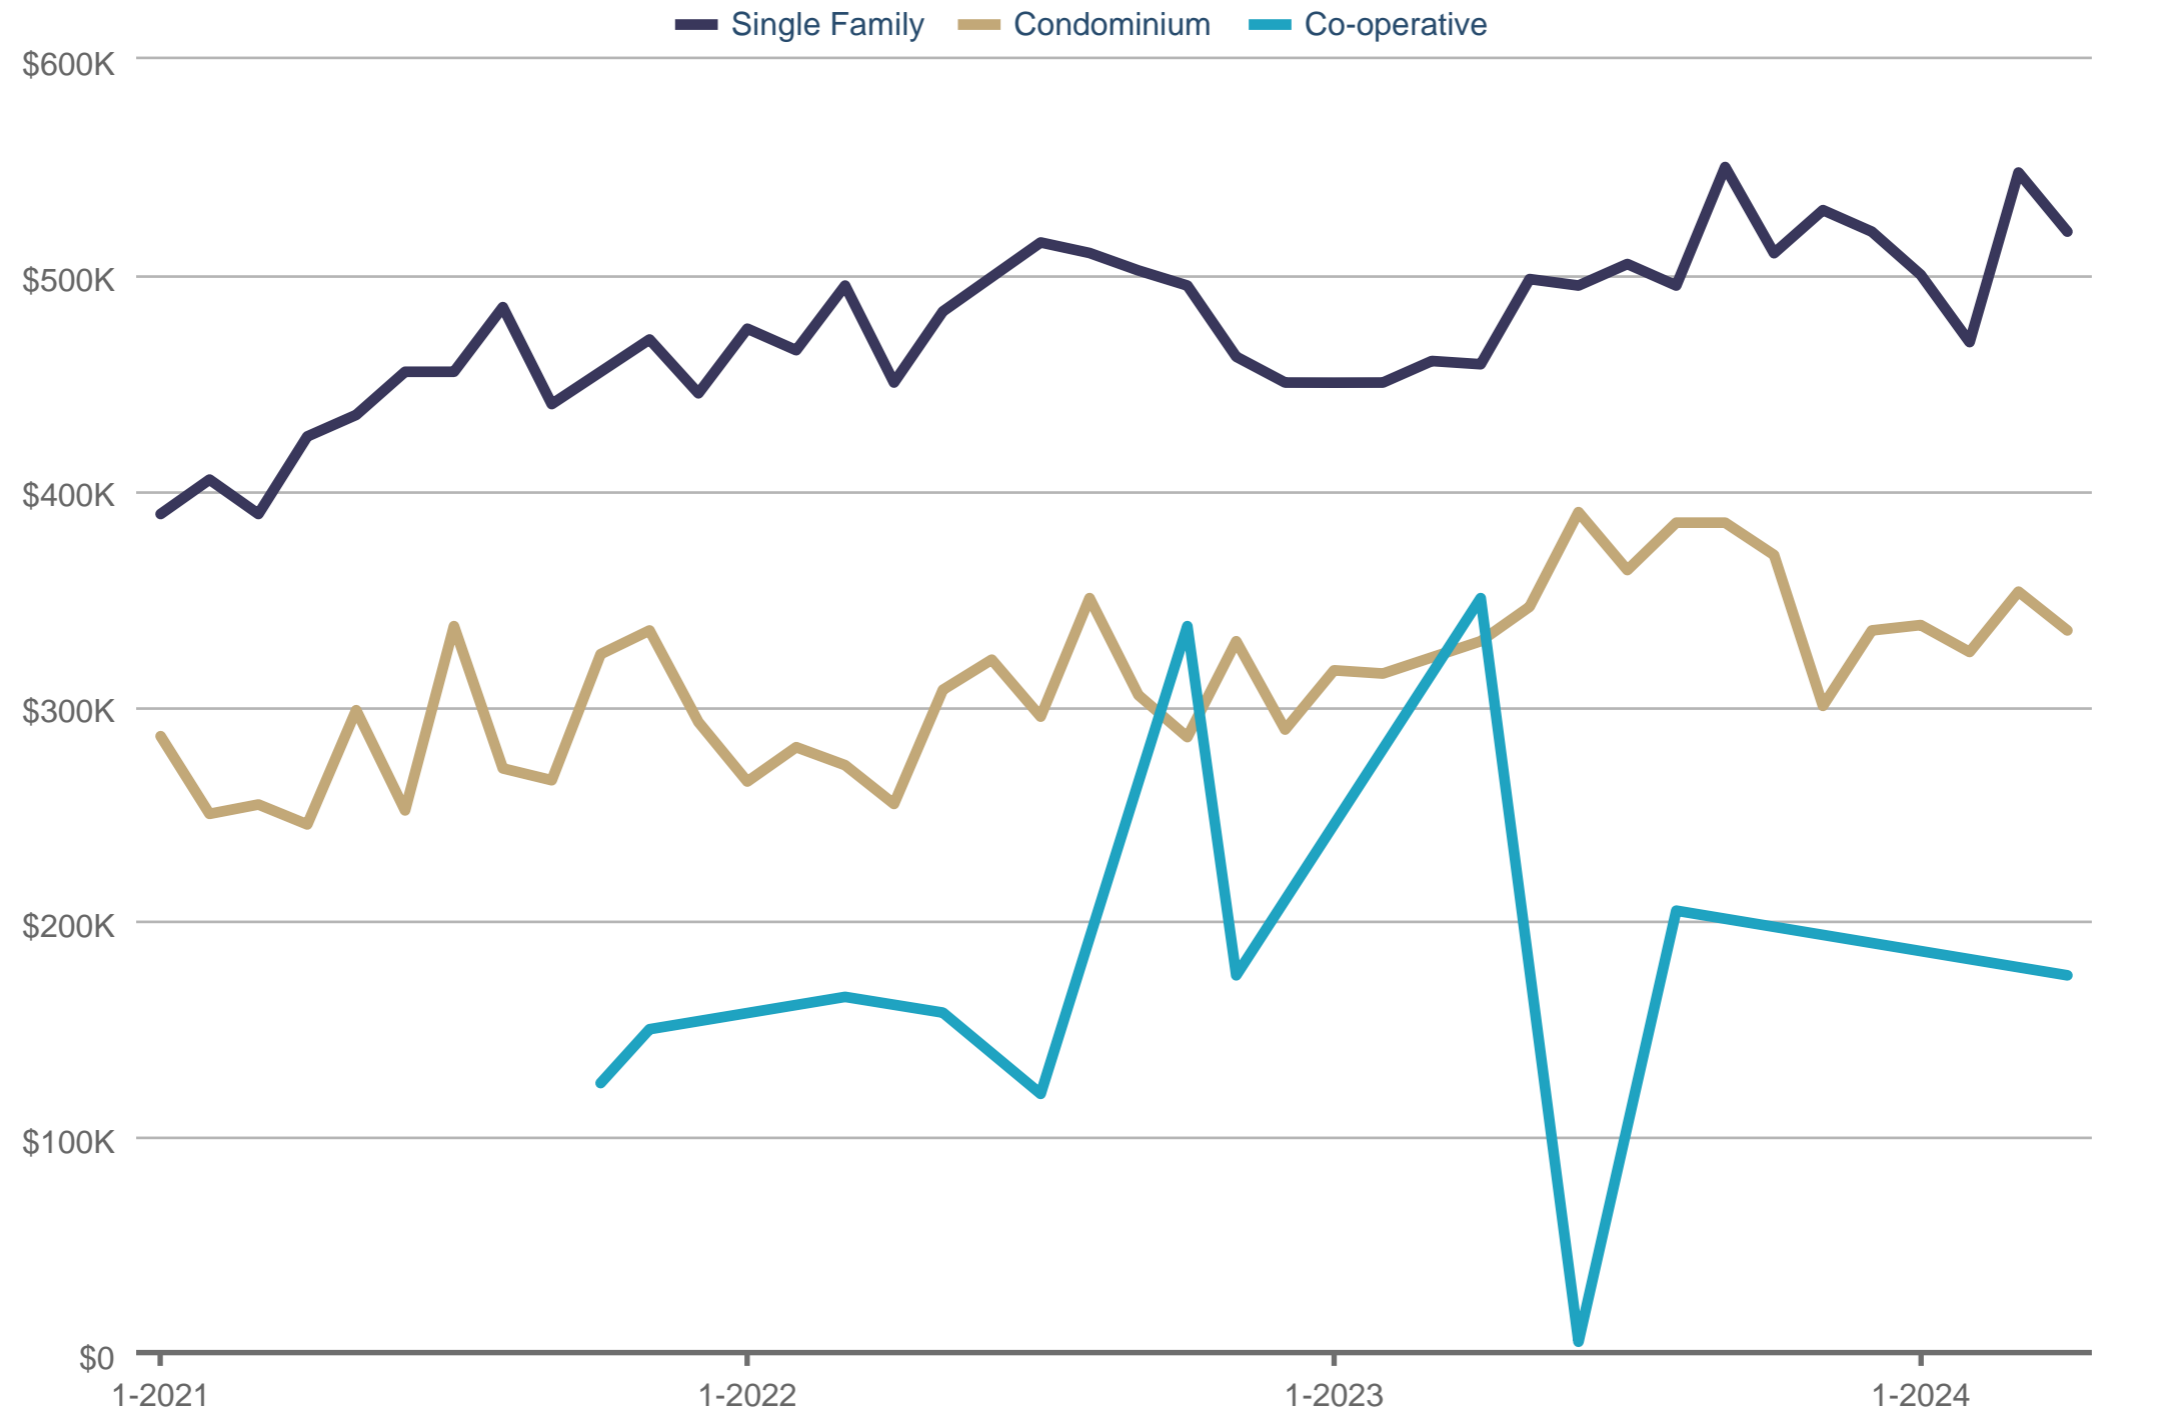

Evan Newman

Licensed Real Estate Salesperson - Keller Williams Hudson Valley

Office: 646-235-8252

evan@housesbyevan.com

housesbyevan.com

Median Sales Price - By Property Type

Putnam County

Each data point is one month of activity. Data is from May 20, 2024.