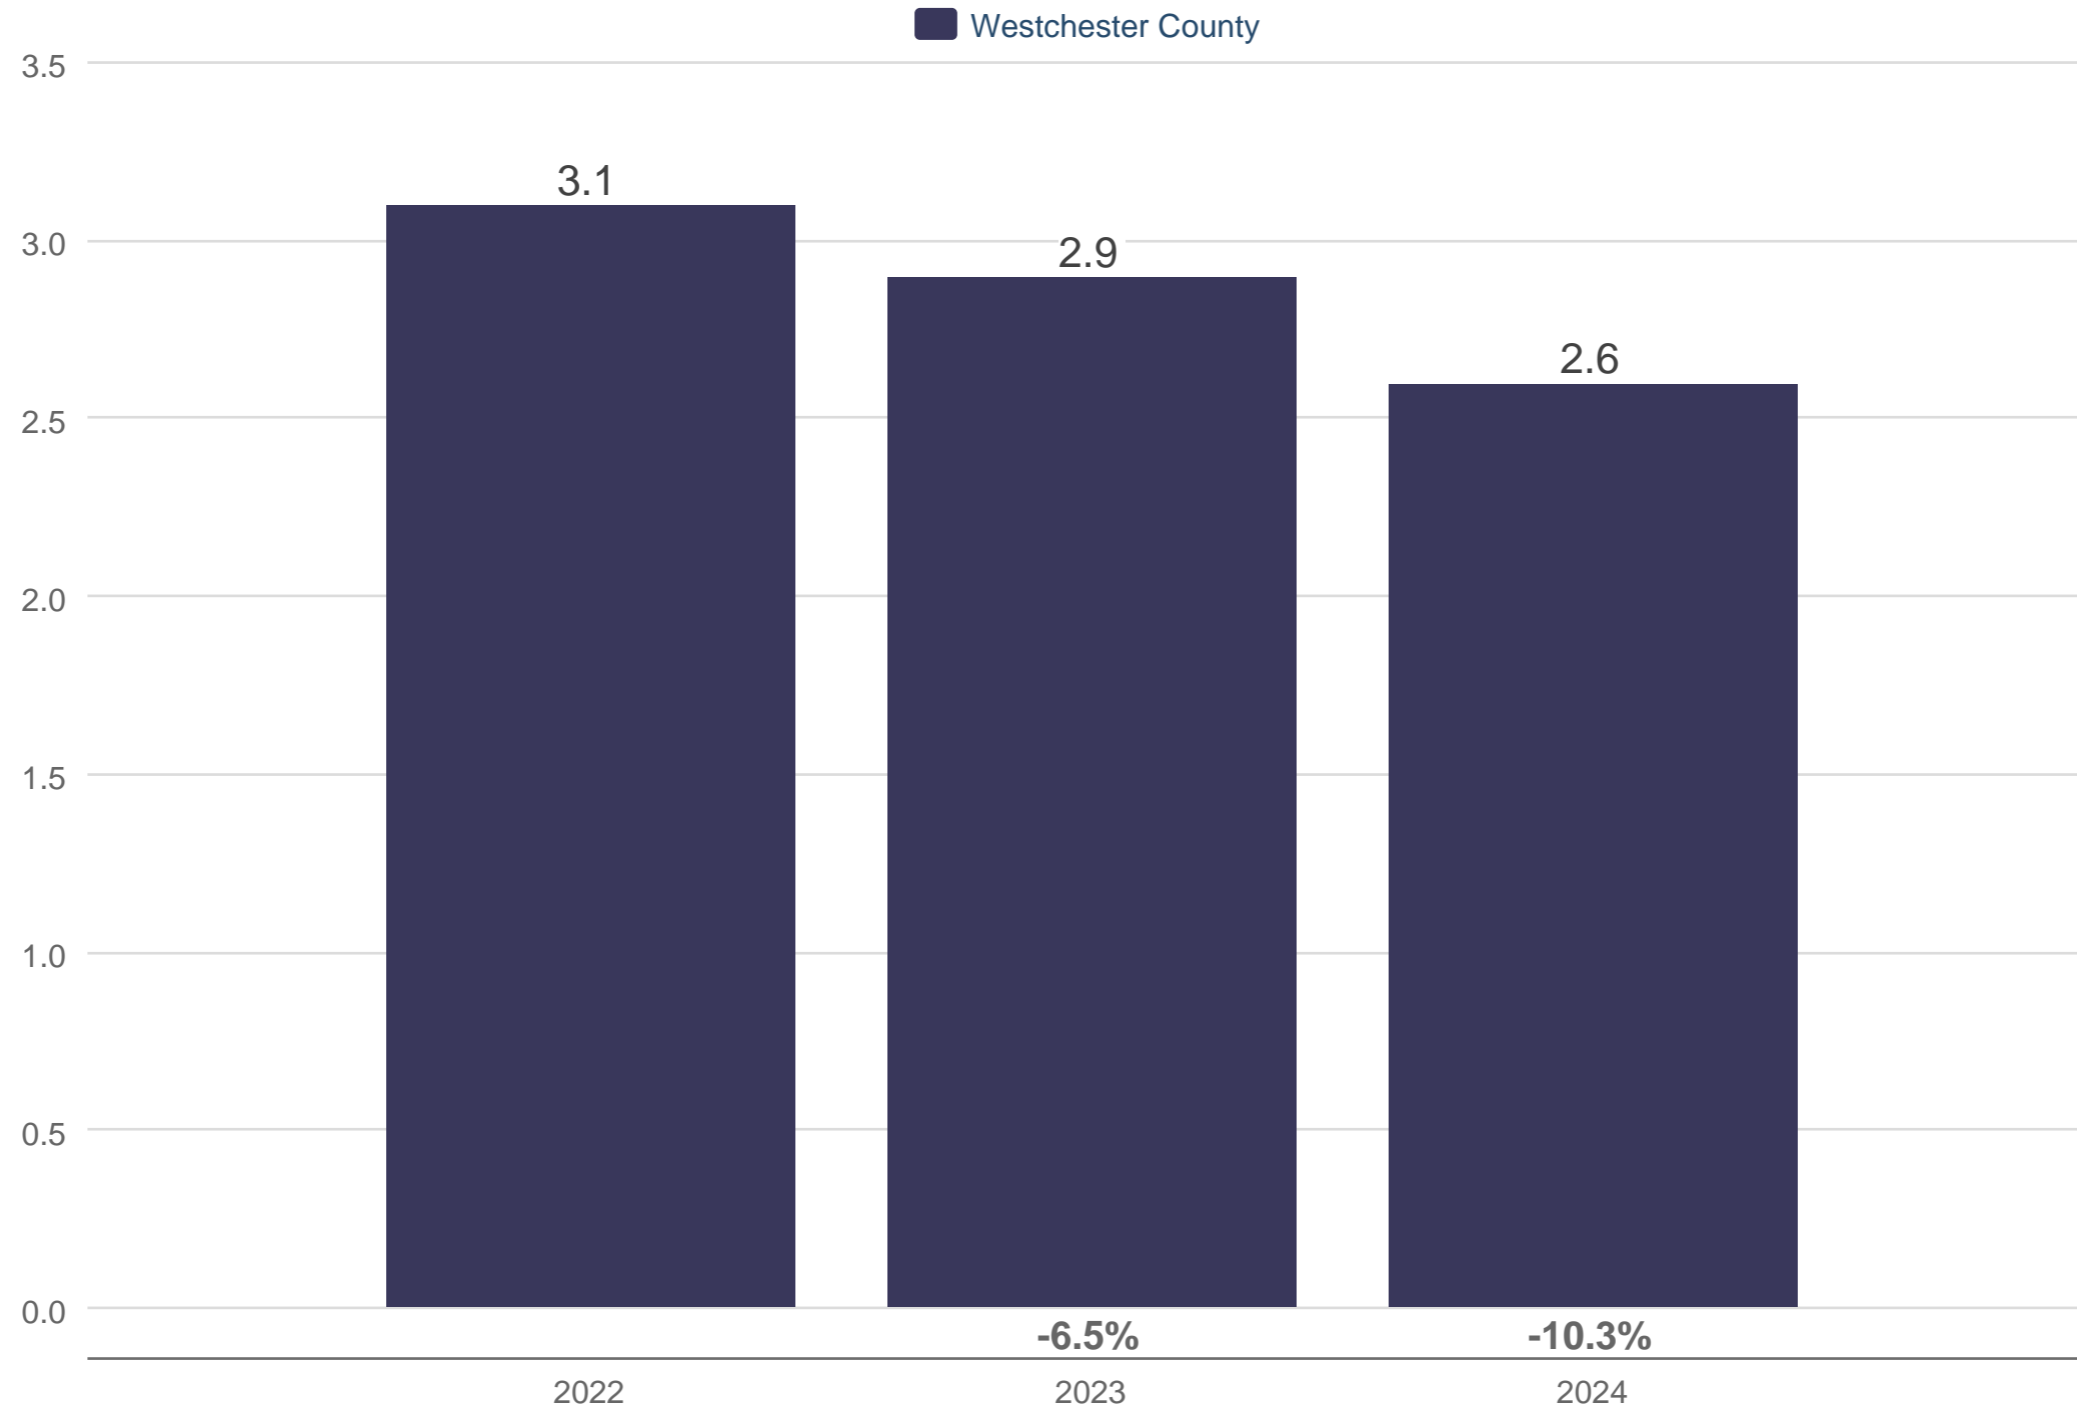

October Months Supply of Homes for Sale

Westchester County

Each data point is one month of activity. Data is from November 21, 2024.

All data from OneKey® MLS. InfoSparks © 2025 ShowingTime Plus, LLC.