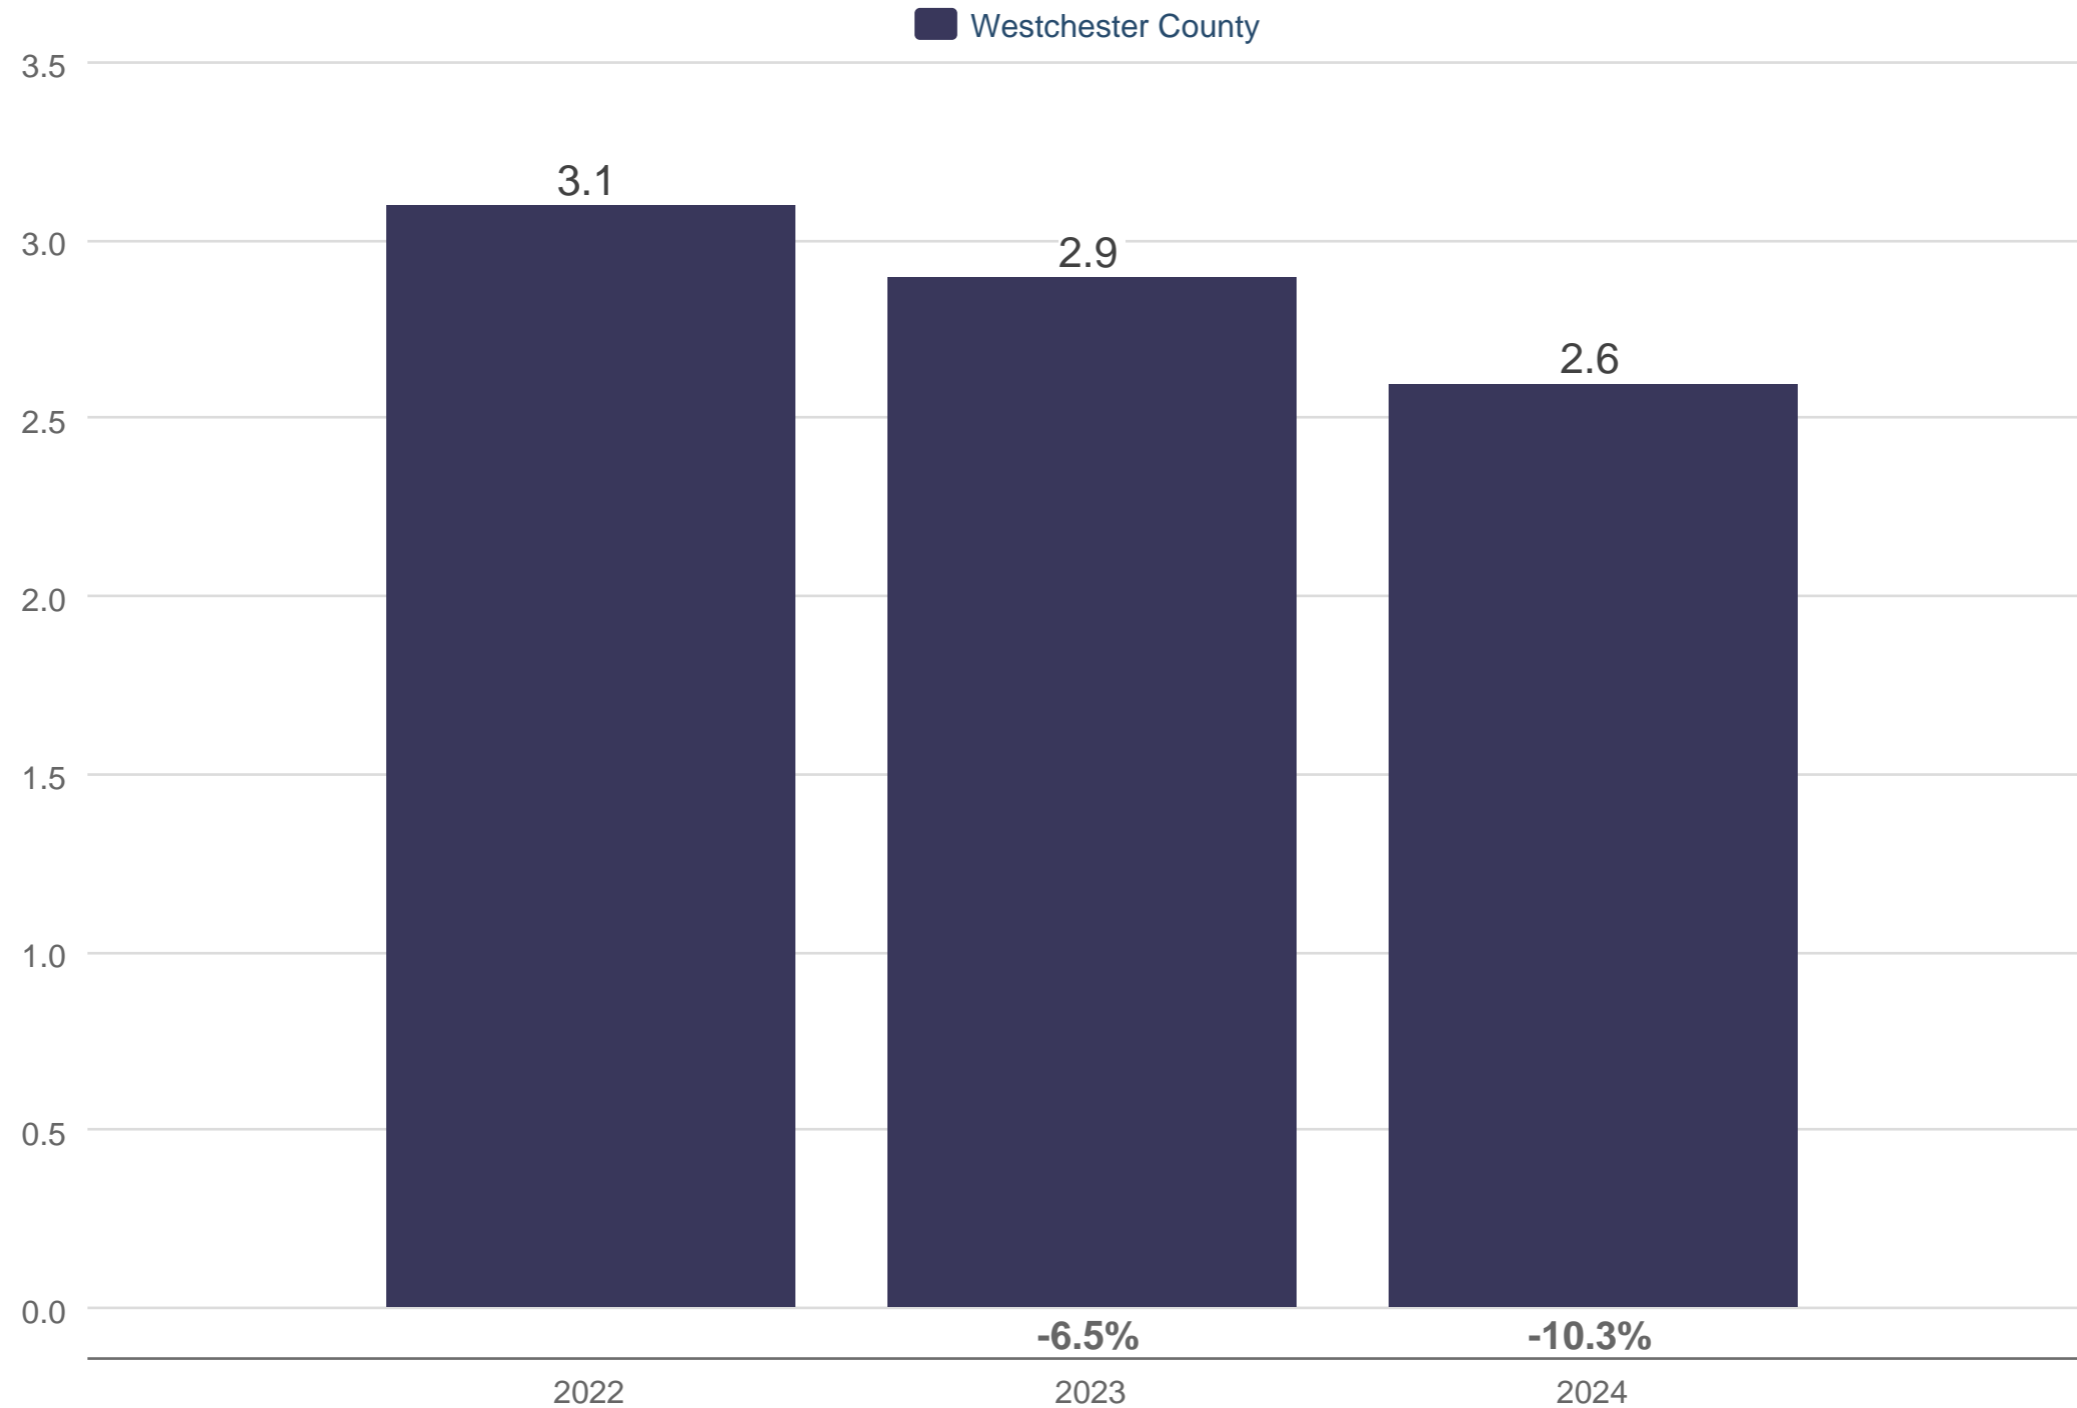

October Months Supply of Homes for Sale

Westchester County

Each data point is one month of activity. Data is from November 21, 2024.

All data from OneKey® MLS. InfoSparks © 2024 ShowingTime Plus, LLC.