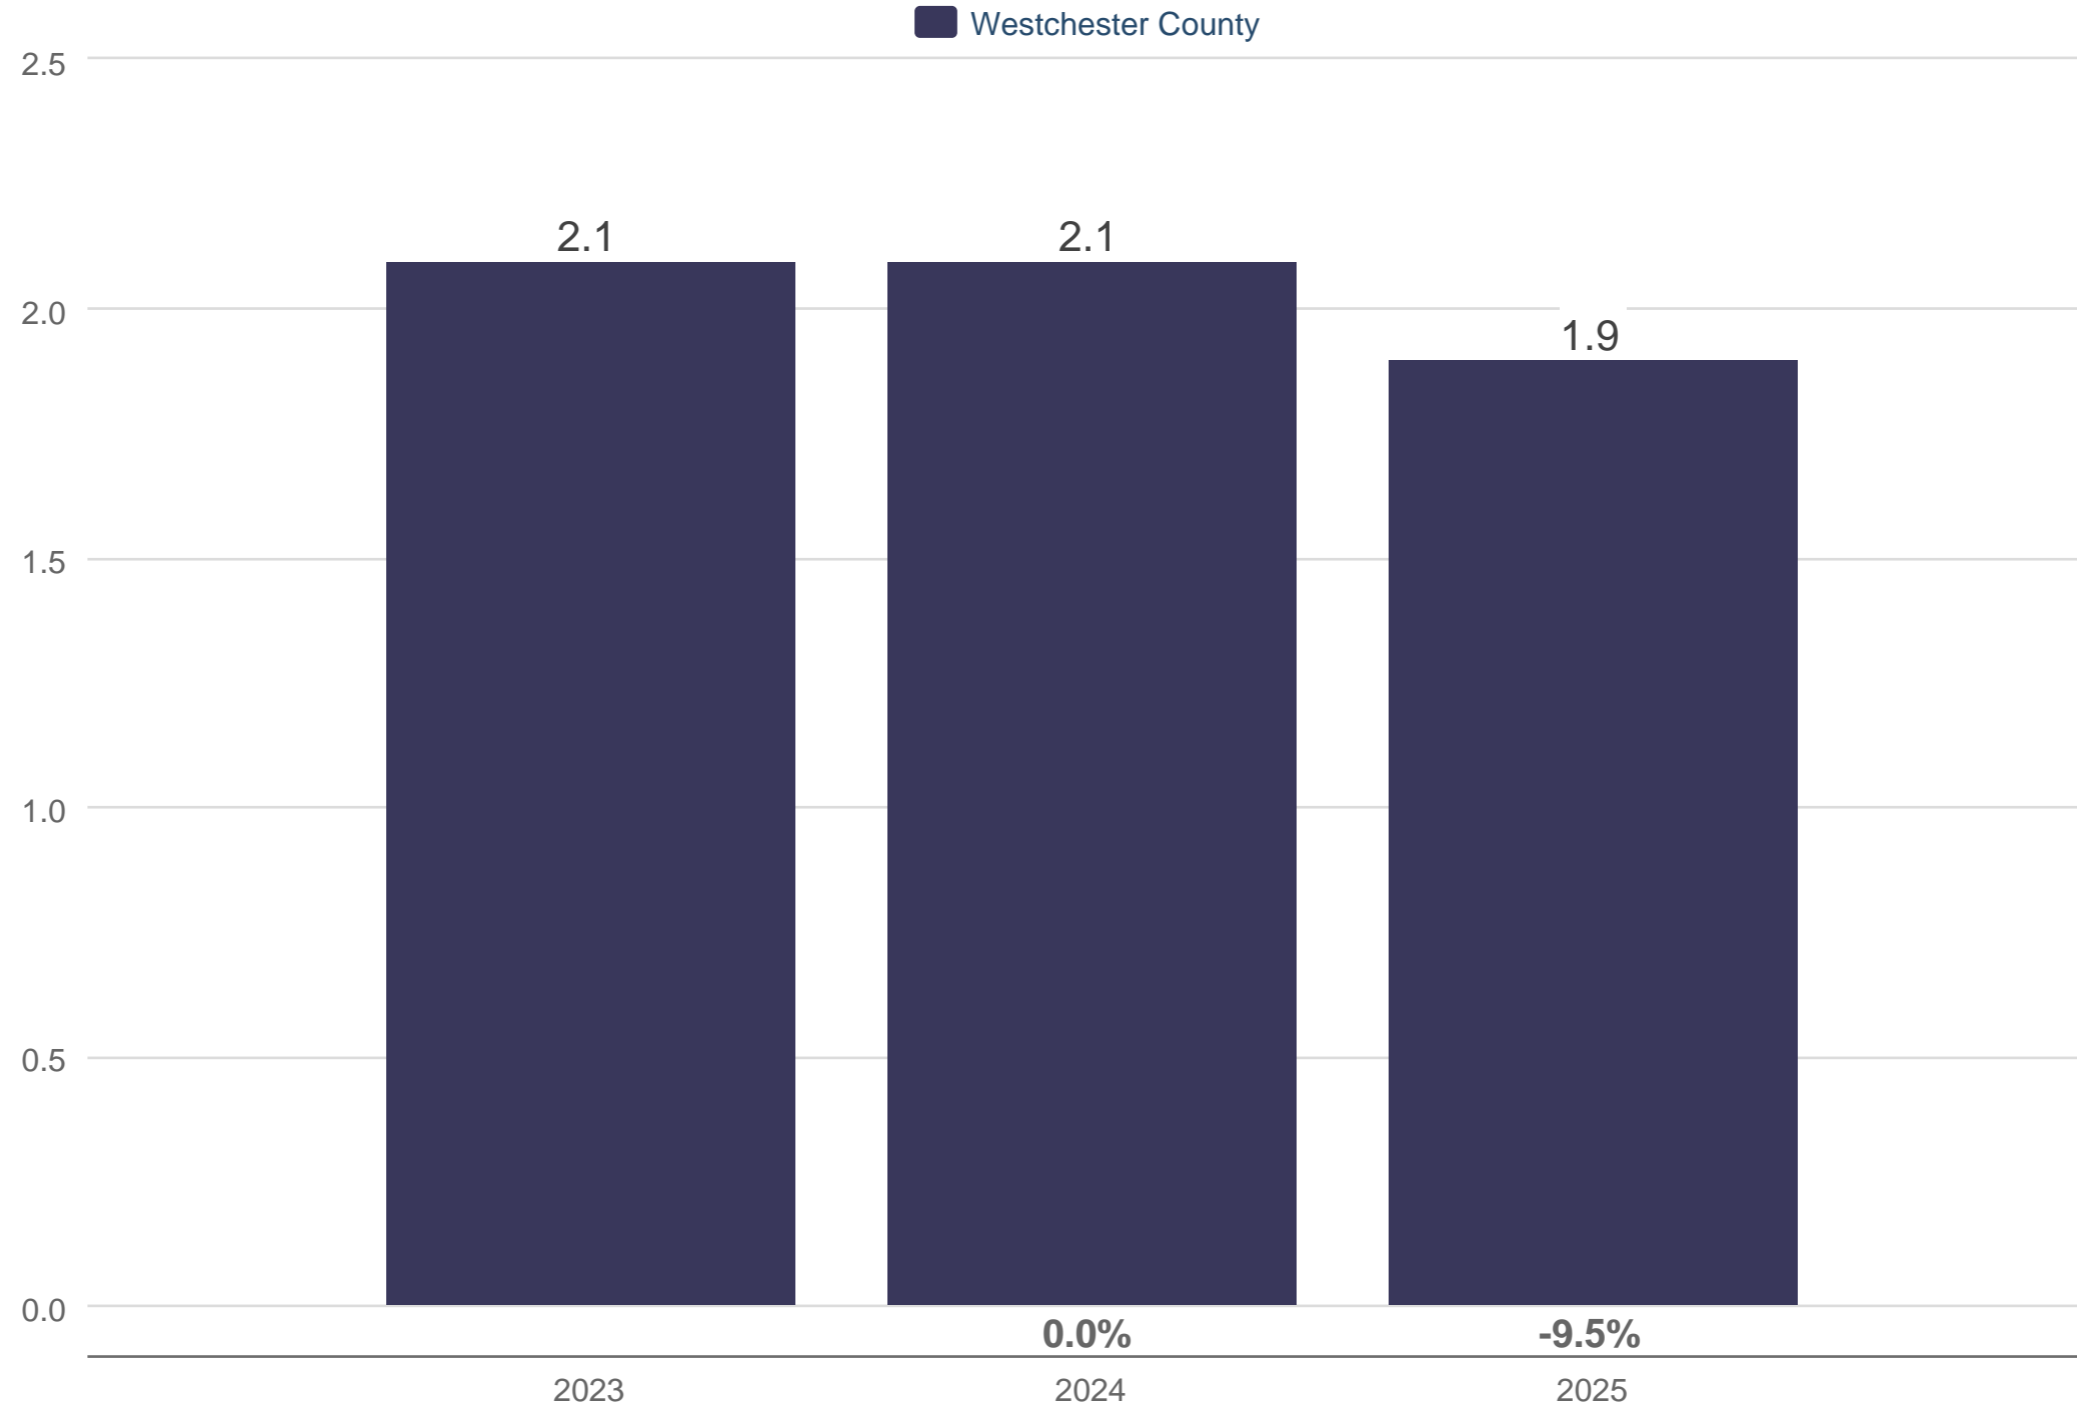

January Months Supply of Homes for Sale

Westchester County

Each data point is one month of activity. Data is from February 9, 2025.