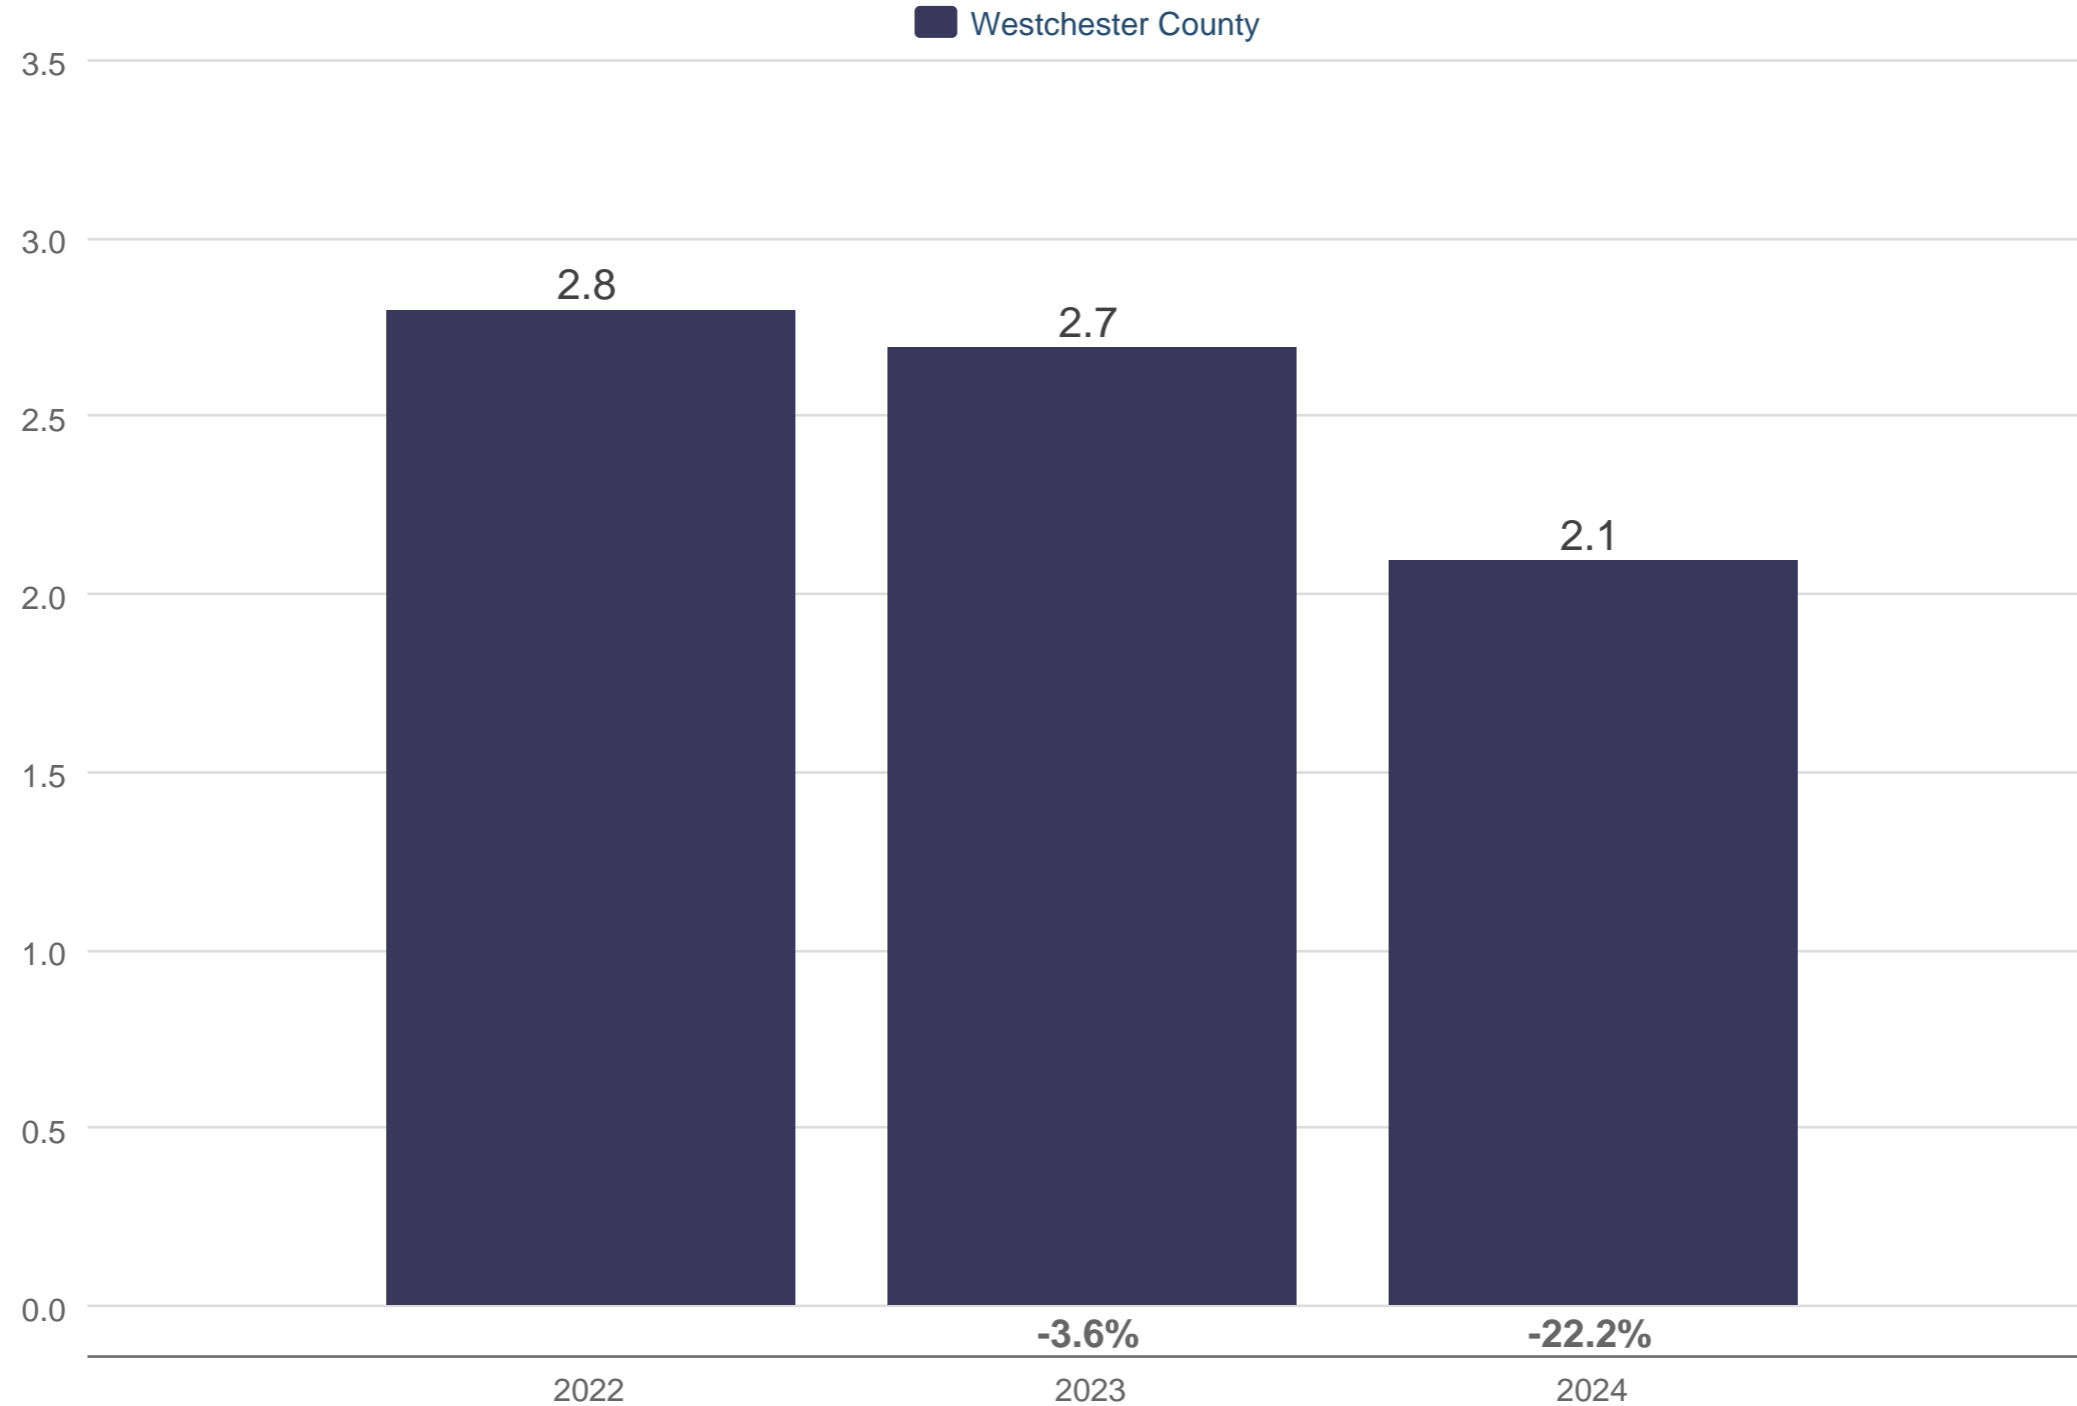

November Months Supply of Homes for Sale

Westchester County

Each data point is one month of activity. Data is from December 26, 2024.

All data from OneKey® MLS. InfoSparks © 2024 ShowingTime Plus, LLC.